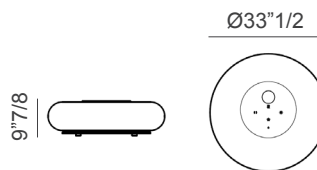

Stone with box MASTER

Ø33"1/2 x 9"7/8H

* For more specifications, please refer to the "Finishes & Materials" PDF