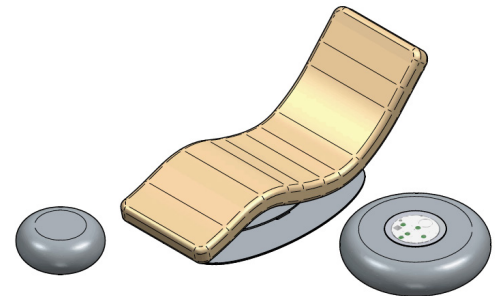

Composition 10 - Lounger

27"1/2W + 33"1/2W x 19"5/8D + 72"7/8D x 35"3/8H

- 1 x Lounger (art. 25055)
- 1 x Stone with box MASTER (art. 25003M)
- 1 x Stone (art. 25009)