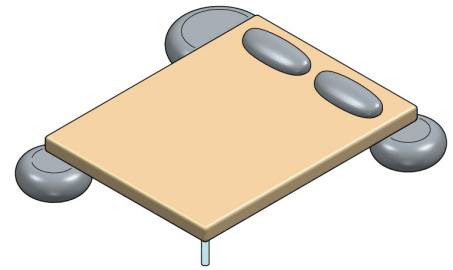

* For more specifications, please refer to the "Finishes & Materials" PDF

Wellness Therapy

Compositions - Double Bed

Composition 5 - Double bed

94"1/2W x 90"1/2D x 16"1/8H

- 1 x Double bed with plexiglass support (art. 25021S)
- 1 x Stone with foot (art. 25006)
- 2 x Stone with foot (art. 25008)
- 1 x Plexiglass foot (art. 25045)
- 2 x Cushion (art. 25050)