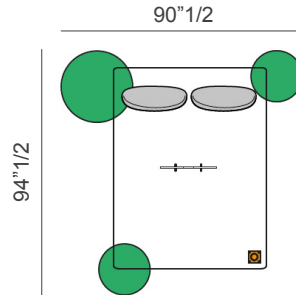

* For more specifications, please refer to the "Finishes & Materials" PDF

Wellness Therapy

Compositions - Double Bed

Composition 5 - Double bed

94"1/2W x 90"1/2D x 16"1/8H

- 1 x Double bed with plexiglass support (art. 25021S)
- 1 x Stone with foot (art. 25006)
- 2 x Stone with foot (art. 25008)
- 1 x Plexiglass foot (art. 25045)
- 2 x Cushion (art. 25050)