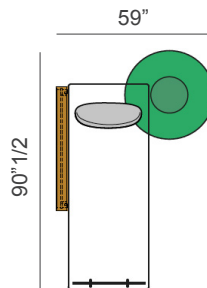

Composition 3 - Single bed

90"1/2W x 59"D x 29"1/2H

- 1 x Single bed (art. 25020)
- 1 x Stone with foot and box MASTER (art. 25001M)
- 1 x Luminous ring (art. 25040)
- 1 x Plexiglass support (art. 25031)
- 1 x Cushion (art. 25050)