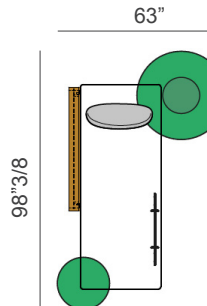

Composition 4 - Single bed

98"3/8W x 63"D x 29"1/2H

- 1 x Single bed (art. 25020)
- 1 x Stone with foot and box MASTER (art. 25001M)
- 1 x Luminous ring (art. 25040)
- 1 x Plexiglass support (art. 25031)
- 1 x Stone with foot (art. 25008)
- 1 x Cushion (art. 25050)