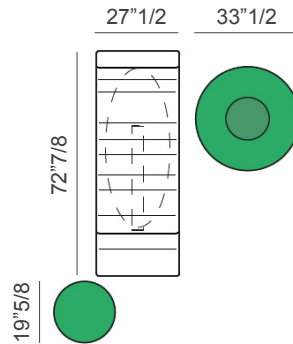

Composition 10 - Lounger

27"1/2W + 33"1/2W x 19"5/8D + 72"7/8D x 35"3/8H

- 1 x Lounger (art. 25055)
- 1 x Stone with box MASTER (art. 25003M)
- 1 x Stone (art. 25009)