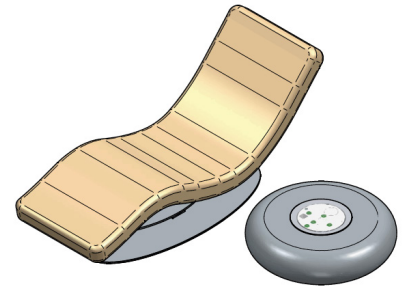

* For more specifications, please refer to the "Finishes & Materials" PDF

Wellness Therapy

Compositions - Lounger

Composition 9 - Lounger

27"1/2W + 33"1/2W x 72"7/8D x 35"3/8H

- 1 x Lounger (art. 25055)
- 1 x Stone with box MASTER (art. 25003M)