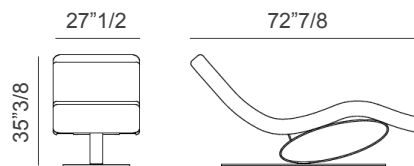

Composition 10 - Lounger

27"1/2W + 33"1/2W x 19"5/8D + 72"7/8D x 35"3/8H

- 1 x Lounger (art. 25055)
- 1 x Stone with box MASTER (art. 25003M)
- 1 x Stone (art. 25009)

Lounger

27"1/2W x 72"7/8D x 35"3/8H

Stone with box MASTER

Ø33"1/2 x 9"7/8H

* For more specifications, please refer to the "Finishes & Materials" PDF

Wellness Therapy

Elements

1 SASSI STONES

art. 25001 (33"1/2 x 9"7/8)
 art. 25002 (33"1/2 x 9"7/8)
 art. 25003 (33"1/2 x 9"7/8)
 art. 25004 (33"1/2 x 9"7/8)
 art. 25005 (27"1/2 x 9"7/8)
 art. 25006 (27"1/2 x 9"7/8)
 art. 25007 (27"1/2 x 9"7/8)
 art. 25008 (19"5/8 x 9"7/8)
 art. 25009 (19"5/8 x 9"7/8)