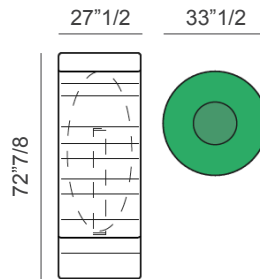

* For more specifications, please refer to the "Finishes & Materials" PDF

Wellness Therapy

Compositions - Lounger

Composition 9 - Lounger

27"1/2W + 33"1/2W x 72"7/8D x 35"3/8H

- 1 x Lounger (art. 25055)
- 1 x Stone with box MASTER (art. 25003M)

Composition 10 - Lounger

27"1/2W + 33"1/2W x 19"5/8D + 72"7/8D x 35"3/8H

- 1 x Lounger (art. 25055)
- 1 x Stone with box MASTER (art. 25003M)
- 1 x Stone (art. 25009)

Lounger

27"1/2W x 72"7/8D x 35"3/8H

Stone with box MASTER