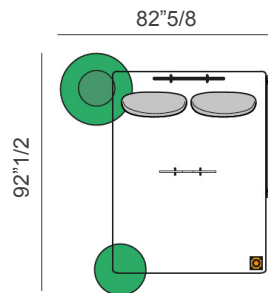

Composition 7 - Double bed

92"1/2W x 82"5/8D x 29"1/2H

- 1 x Double bed with plexiglass support (art. 25021S)
- 1 x Stone with foot and box MASTER (art. 25005M)
- 1 x Stone with foot (art. 25008)
- 1 x Luminous ring (art. 25041)
- 1 x Plexiglass support (art. 25031)
- 1 x Plexiglass foot (art. 25045)
- 2 x Cushion (art. 25050)