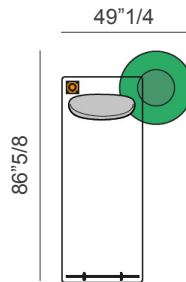

Composition 2 - Single bed

86"5/8W x 49"1/4D x 16"1/8H

- 1 x Single bed (art. 25020)
- 1 x Stone with foot and box MASTER (art. 25005M)
- 1 x Plexiglass support (art. 25031)
- 1 x Resin foot (art. 25045)
- 1 x Cushion (art. 25050)