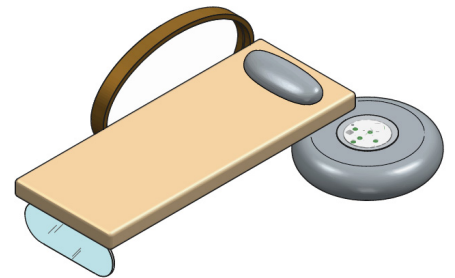

Composition 3 - Single bed

90"1/2W x 59"D x 29"1/2H

- 1 x Single bed (art. 25020)
- 1 x Stone with foot and box MASTER (art. 25001M)
- 1 x Luminous ring (art. 25040)
- 1 x Plexiglass support (art. 25031)
- 1 x Cushion (art. 25050)