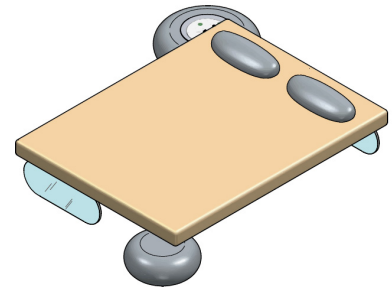

Composition 6 - Double bed

98"3/8W x 82"5/8D x 16"1/8H

- 1 x Double bed with plexiglass support (art. 25021S)
- 1 x Stone with foot and box MASTER (art. 25005M)
- 1 x Stone with foot (art. 25008)
- 2 x Plexiglass support (art. 25031)
- 2 x Cushion (art. 25050)