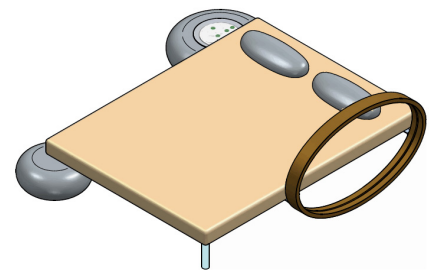

Composition 7 - Double bed

92"1/2W x 82"5/8D x 29"1/2H

- 1 x Double bed with plexiglass support (art. 25021S)
- 1 x Stone with foot and box MASTER (art. 25005M)
- 1 x Stone with foot (art. 25008)
- 1 x Luminous ring (art. 25041)
- 1 x Plexiglass support (art. 25031)
- 1 x Plexiglass foot (art. 25045)
- 2 x Cushion (art. 25050)