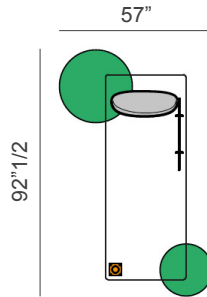

92"1/2W x 57"D x 16"1/8H

- 1 x Single bed (art. 25020)
- 1 x Stone with foot (art. 25006)
- 1 x Stone with foot (art. 25008)
- 1 x Plexiglass support (art. 25031)
- 1 x Resined foot (art. 25045)
- 1 x Cushion (art. 25050)