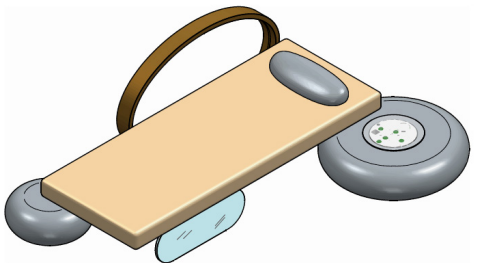

Composition 4 - Single bed

98"3/8W x 63"D x 29"1/2H

- 1 x Single bed (art. 25020)
- 1 x Stone with foot and box MASTER (art. 25001M)
- 1 x Luminous ring (art. 25040)
- 1 x Plexiglass support (art. 25031)
- 1 x Stone with foot (art. 25008)
- 1 x Cushion (art. 25050)