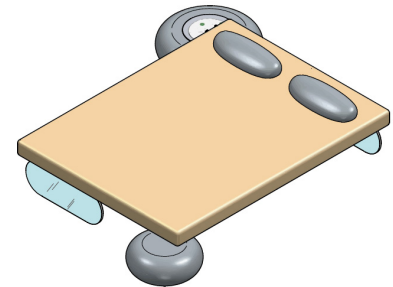

Composition 6 - Double bed

98"3/8W x 82"5/8D x 16"1/8H

- 1 x Double bed with plexiglass support (art. 25021S)
- 1 x Stone with foot and box MASTER (art. 25005M)
- 1 x Stone with foot (art. 25008)
- 2 x Plexiglass support (art. 25031)
- 2 x Cushion (art. 25050)