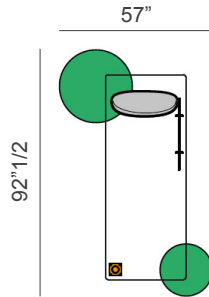

92"1/2W x 57"D x 16"1/8H

- 1 x Single bed (art. 25020)
- 1 x Stone with foot (art. 25006)
- 1 x Stone with foot (art. 25008)
- 1 x Plexiglass support (art. 25031)
- 1 x Resined foot (art. 25045)
- 1 x Cushion (art. 25050)