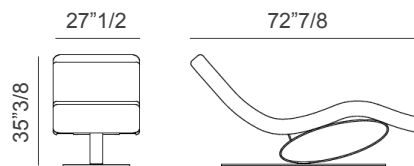

Composition 10 - Lounger

27"1/2W + 33"1/2W x 19"5/8D + 72"7/8D x 35"3/8H

- 1 x Lounger (art. 25055)
- 1 x Stone with box MASTER (art. 25003M)
- 1 x Stone (art. 25009)

Lounger

27"1/2W x 72"7/8D x 35"3/8H

Stone with box MASTER

Ø33"1/2 x 9"7/8

* For more specifications, please refer to the "Finishes & Materials" PDF

Wellness Therapy

Elements

1 SASSI STONES

art. 25001 (33"1/2 x 9"7/8)
 art. 25002 (33"1/2 x 9"7/8)
 art. 25003 (33"1/2 x 9"7/8)
 art. 25004 (33"1/2 x 9"7/8)
 art. 25005 (27"1/2 x 9"7/8)
 art. 25006 (27"1/2 x 9"7/8)
 art. 25007 (27"1/2 x 9"7/8)
 art. 25008 (19"5/8 x 9"7/8)
 art. 25009 (19"5/8 x 9"7/8)