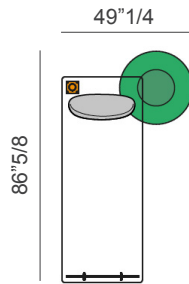

Composition 2 - Single bed

86"5/8W x 49"1/4D x 16"1/8H

- 1 x Single bed (art. 25020)
- 1 x Stone with foot and box MASTER (art. 25005M)
- 1 x Plexiglass support (art. 25031)
- 1 x Resin foot (art. 25045)
- 1 x Cushion (art. 25050)