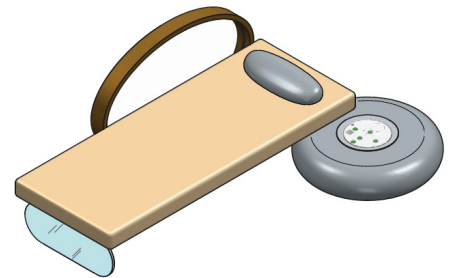

Composition 3 - Single bed

90"1/2W x 59"D x 29"1/2H

- 1 x Single bed (art. 25020)
- 1 x Stone with foot and box MASTER (art. 25001M)
- 1 x Luminous ring (art. 25040)
- 1 x Plexiglass support (art. 25031)
- 1 x Cushion (art. 25050)