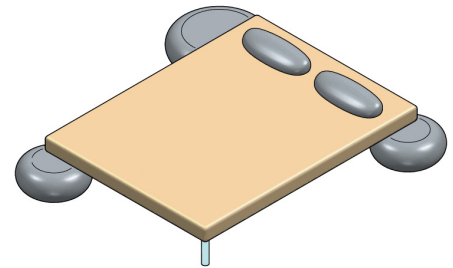

* For more specifications, please refer to the "Finishes & Materials" PDF

Wellness Therapy

Compositions - Double Bed

Composition 5 - Double bed

94"1/2W x 90"1/2D x 16"1/8H

- 1 x Double bed with plexiglass support (art. 25021S)
- 1 x Stone with foot (art. 25006)
- 2 x Stone with foot (art. 25008)
- 1 x Plexiglass foot (art. 25045)
- 2 x Cushion (art. 25050)