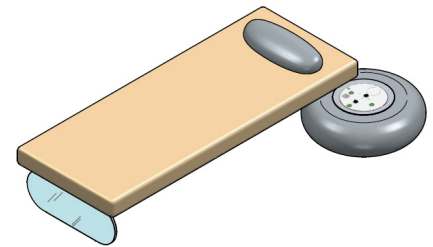

Composition 2 - Single bed

86"5/8W x 49"1/4D x 16"1/8H

- 1 x Single bed (art. 25020)
- 1 x Stone with foot and box MASTER (art. 25005M)
- 1 x Plexiglass support (art. 25031)
- 1 x Resin foot (art. 25045)
- 1 x Cushion (art. 25050)