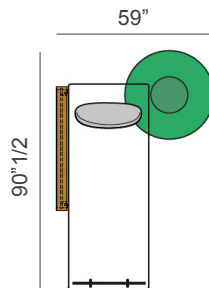

Composition 3 - Single bed

90"1/2W x 59"D x 29"1/2H

- 1 x Single bed (art. 25020)
- 1 x Stone with foot and box MASTER (art. 25001M)
- 1 x Luminous ring (art. 25040)
- 1 x Plexiglass support (art. 25031)
- 1 x Cushion (art. 25050)