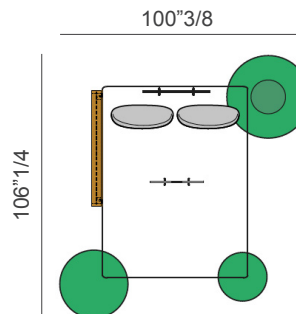

Composition 8 - Double bed

106"1/4W x 100"3/8D x 29"1/2H

- 1 x Double bed with plexiglass support (art. 25021S)
- 1 x Stone with foot and box MASTER (art. 25001M)
- 1 x Stone with foot (art. 25008)
- 1 x Stone with foot (art. 25006)
- 1 x Luminous ring (art. 25041)
- 1 x Plexiglass support (art. 25031)
- 2 x Cushion (art. 25050)