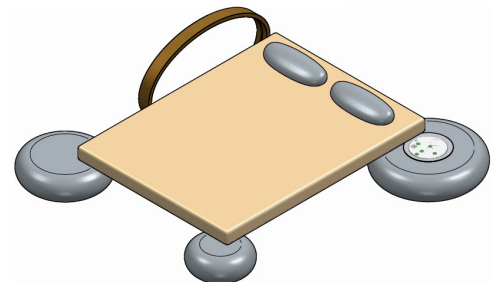

Composition 8 - Double bed

106"1/4W x 100"3/8D x 29"1/2H

- 1 x Double bed with plexiglass support (art. 25021S)
- 1 x Stone with foot and box MASTER (art. 25001M)
- 1 x Stone with foot (art. 25008)
- 1 x Stone with foot (art. 25006)
- 1 x Luminous ring (art. 25041)
- 1 x Plexiglass support (art. 25031)
- 2 x Cushion (art. 25050)