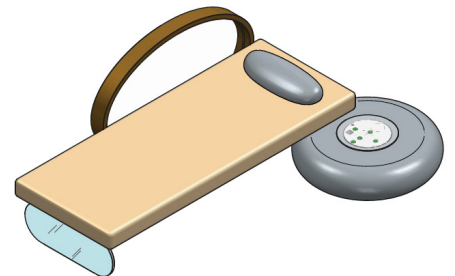

Composition 3 - Single bed

90"1/2W x 59"D x 29"1/2H

- 1 x Single bed (art. 25020)
- 1 x Stone with foot and box MASTER (art. 25001M)
- 1 x Luminous ring (art. 25040)
- 1 x Plexiglass support (art. 25031)
- 1 x Cushion (art. 25050)