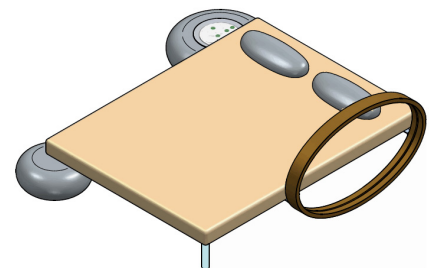

Composition 7 - Double bed

92"1/2W x 82"5/8D x 29"1/2H

- 1 x Double bed with plexiglass support (art. 25021S)
- 1 x Stone with foot and box MASTER (art. 25005M)
- 1 x Stone with foot (art. 25008)
- 1 x Luminous ring (art. 25041)
- 1 x Plexiglass support (art. 25031)
- 1 x Plexiglass foot (art. 25045)
- 2 x Cushion (art. 25050)