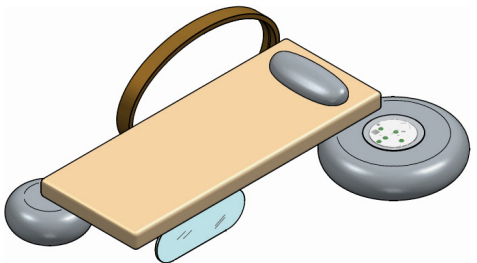

Composition 4 - Single bed

98"3/8W x 63"D x 29"1/2H

- 1 x Single bed (art. 25020)
- 1 x Stone with foot and box MASTER (art. 25001M)
- 1 x Luminous ring (art. 25040)
- 1 x Plexiglass support (art. 25031)
- 1 x Stone with foot (art. 25008)
- 1 x Cushion (art. 25050)