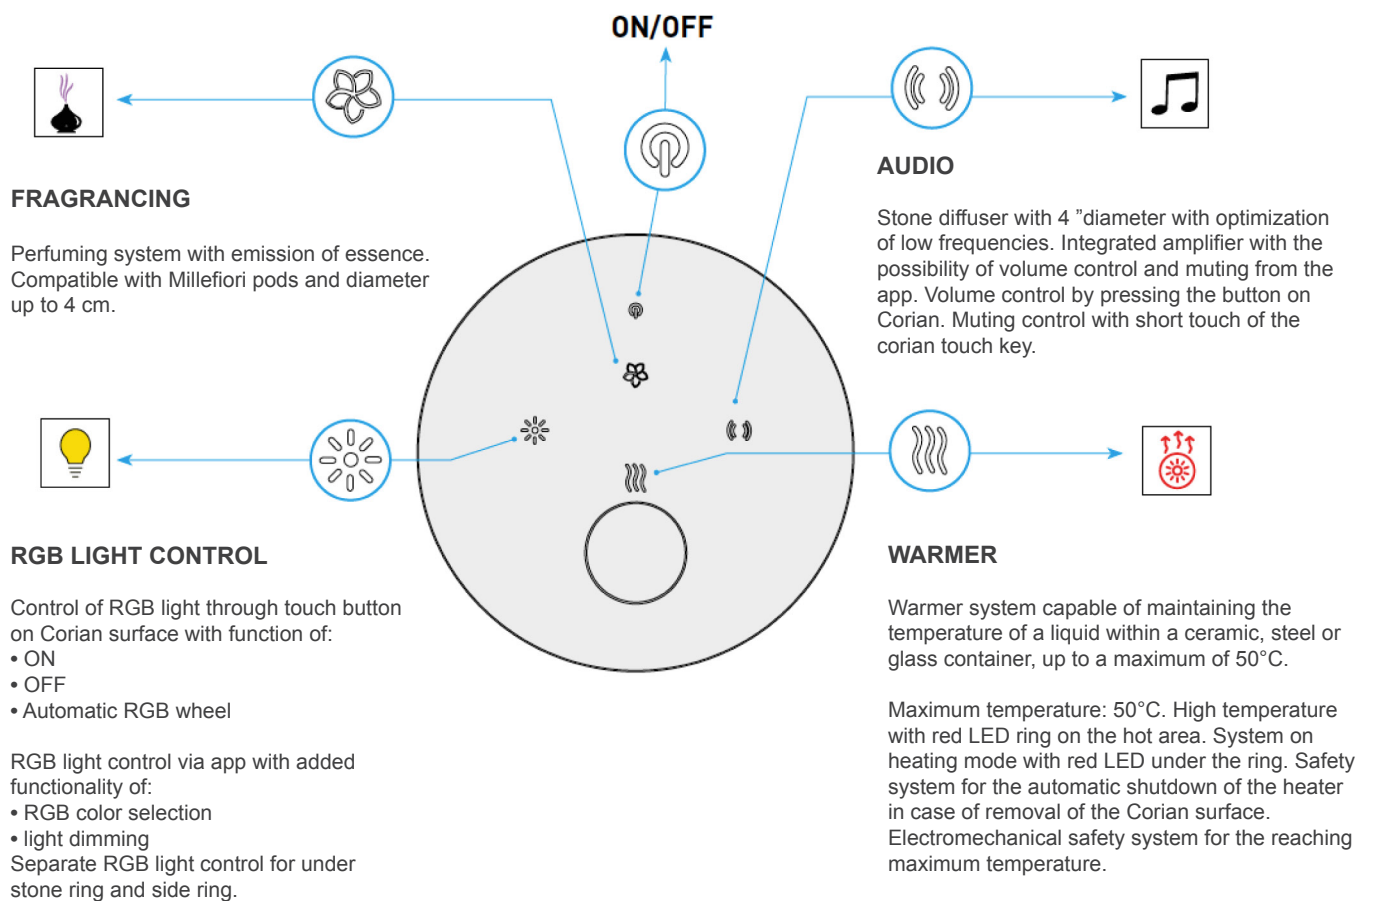

Wellness Therapy

Technical Information

Integrated Functions

IMPORTANT NOTE:

For information regarding the warranty, the assistance contract, diagnostics and troubleshooting, it is necessary to consult the manual supplied with the sale and delivery of the product (manual also available on the Varaschin website).

* For more specifications, please refer to the "Finishes & Materials" PDF