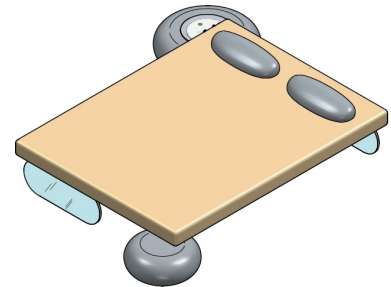

Composition 6 - Double bed

98"3/8W x 82"5/8D x 16"1/8H

- 1 x Double bed with plexiglass support (art. 25021S)
- 1 x Stone with foot and box MASTER (art. 25005M)
- 1 x Stone with foot (art. 25008)
- 2 x Plexiglass support (art. 25031)
- 2 x Cushion (art. 25050)