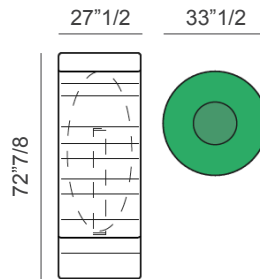

Wellness Therapy

Compositions - Lounger

Composition 9 - Lounger

72"7/8W x 27"1/2D + 33"1/2D x 35"3/8H

- 1 x Lounger (art. 25055)
- 1 x Stone with box MASTER (art. 25003M)