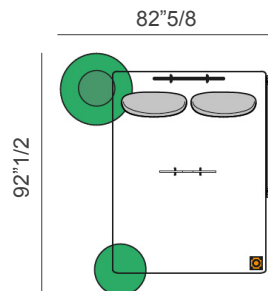

Composition 7 - Double bed

92"1/2W x 82"5/8D x 29"1/2H

- 1 x Double bed with plexiglass support (art. 25021S)
- 1 x Stone with foot and box MASTER (art. 25005M)
- 1 x Stone with foot (art. 25008)
- 1 x Luminous ring (art. 25041)
- 1 x Plexiglass support (art. 25031)
- 1 x Plexiglass foot (art. 25045)
- 2 x Cushion (art. 25050)