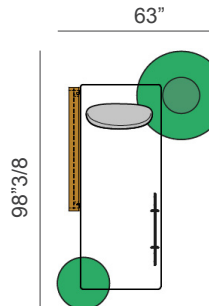

Composition 4 - Single bed

98"3/8W x 63"D x 29"1/2H

- 1 x Single bed (art. 25020)
- 1 x Stone with foot and box MASTER (art. 25001M)
- 1 x Luminous ring (art. 25040)
- 1 x Plexiglass support (art. 25031)
- 1 x Stone with foot (art. 25008)
- 1 x Cushion (art. 25050)