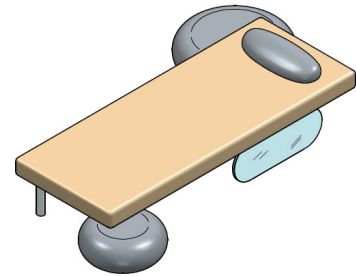

Wellness Therapy

Compositions - Single Bed

Composition 1 - Single bed

92"1/2W x 57"D x 16"1/8H

- 1 x Single bed (art. 25020)
- 1 x Stone with foot (art. 25006)
- 1 x Stone with foot (art. 25008)
- 1 x Plexiglass support (art. 25031)
- 1 x Resined foot (art. 25045)
- 1 x Cushion (art. 25050)