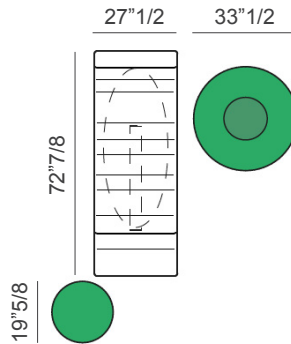

Composition 10 - Lounger

19"5/8W + 72"7/8W x
27"1/2D + 33"1/2D x 35"3/8H

- 1 x Lounger (art. 25055)
- 1 x Stone with box MASTER (art. 25003M)
- 1 x Stone (art. 25009)