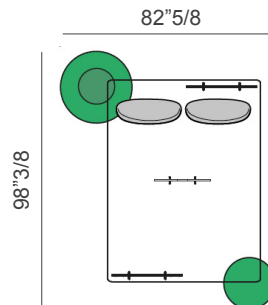

Composition 6 - Double bed

98"3/8W x 82"5/8D x 16"1/8H

- 1 x Double bed with plexiglass support (art. 25021S)
- 1 x Stone with foot and box MASTER (art. 25005M)
- 1 x Stone with foot (art. 25008)
- 2 x Plexiglass support (art. 25031)
- 2 x Cushion (art. 25050)