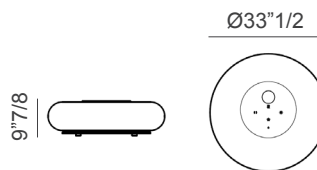

#### Stone with box MASTER

Ø33"1/2 x 9"7/8H

\* For more specifications, please refer to the "Finishes & Materials" PDF