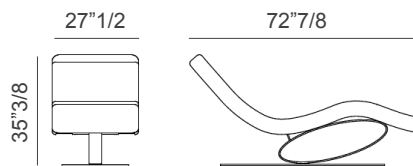

#### Stone with box MASTER

Ø33"1/2 x 9"7/8H

\* For more specifications, please refer to the "Finishes & Materials" PDF