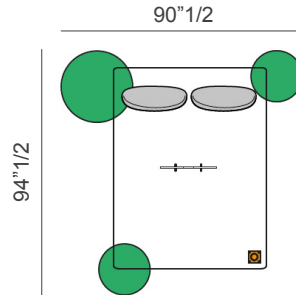

Wellness Therapy

Compositions - Double Bed

Composition 5 - Double bed

94"1/2W x 90"1/2D x 16"1/8H

- 1 x Double bed with plexiglass support (art. 25021S)
- 1 x Stone with foot (art. 25006)
- 2 x Stone with foot (art. 25008)
- 1 x Plexiglass foot (art. 25045)
- 2 x Cushion (art. 25050)