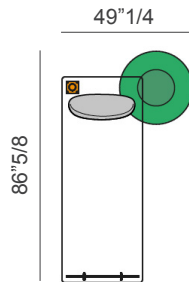

Composition 2 - Single bed

86"5/8W x 49"1/4D x 16"1/8H

- 1 x Single bed (art. 25020)
- 1 x Stone with foot and box MASTER (art. 25005M)
- 1 x Plexiglass support (art. 25031)
- 1 x Resin foot (art. 25045)
- 1 x Cushion (art. 25050)