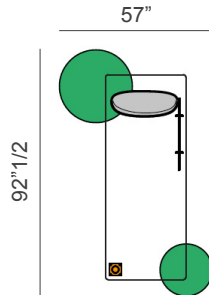

Wellness Therapy

Compositions - Single Bed

Composition 1 - Single bed

92"1/2W x 57"D x 16"1/8H

- 1 x Single bed (art. 25020)
- 1 x Stone with foot (art. 25006)
- 1 x Stone with foot (art. 25008)
- 1 x Plexiglass support (art. 25031)
- 1 x Resined foot (art. 25045)
- 1 x Cushion (art. 25050)