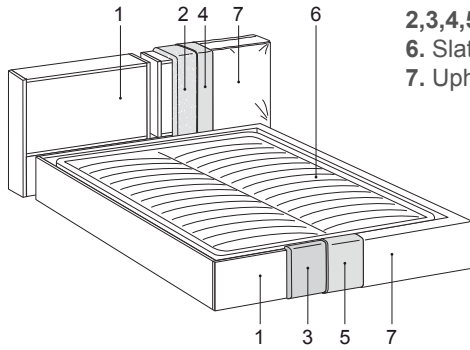

King Size

87"3/4W x 91"3/4D x 48"H

(To fit American King Size mattress: 76" x 80")

Standard wooden feet  2"3/8H

AIR BASE

Queen Size

78"3/4W x 91"3/4D x 48"H

(To fit American Queen Size mattress: 60" x 80")

King Size

87"3/4W x 91"3/4D x 48"H

(To fit American King Size mattress: 76" x 80")

Standard feet: Gerd

Odd

Aero

Tyra

Host

All 5"1/8H

Flann

Internal composition:

- 1. Wooden structure
- 2,3,4,5. Padding
- 6. Slatted base
- 7. Upholstery

Headboard

Base