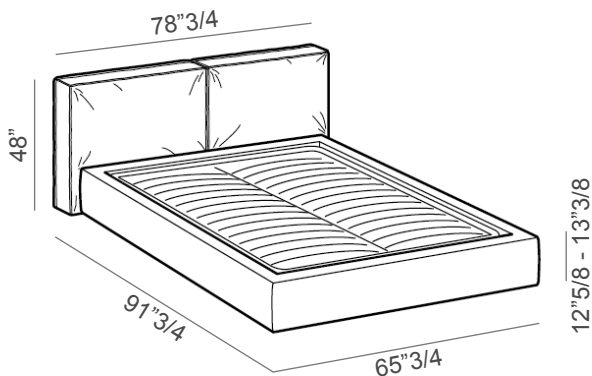

Flann

Design: Stefano Spessotto & Lorella Agnoletto

Description

Double bed with headboard structure in pinewood, special panels and bed base in wooden agglomeration E1 class. Padded headboard and base with removable covers in fabric or non removable in eco-leather and leather. Two bases of different heights are available, with or without storage mechanism. For bases without mechanism, it is possible to adjust the height for the bed base that supports the mattress. Additional, optional feet are also available. Made in Italy.

Flann

Versions:

Flann

Dimensions

MIDI BASE

Queen Size

78"3/4W x 91"3/4D x 48"H

(To fit American Queen Size mattress: 60" x 80")

King Size

87"3/4W x 91"3/4D x 48"H

(To fit American King Size mattress: 76" x 80")

Standard wooden feet  2"3/8H

AIR BASE

Queen Size

78"3/4W x 91"3/4D x 48"H

(To fit American Queen Size mattress: 60" x 80")

King Size

87"3/4W x 91"3/4D x 48"H

(To fit American King Size mattress: 76" x 80")

Standard feet: Gerd

Odd

Aero

Tyra

Host