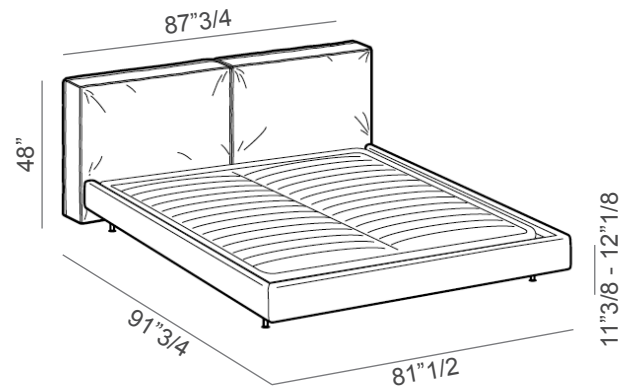

Flann

Design: Stefano Spessotto & Lorella Agnoletto

Description

Double bed with headboard structure in pinewood, special panels and bed base in wooden agglomeration E1 class. Padded headboard and base with removable covers in fabric or non removable in eco-leather and leather. Two bases of different heights are available, with or without storage mechanism. For bases without mechanism, it is possible to adjust the height for the bed base that supports the mattress. Additional, optional feet are also available. Made in Italy.

King Size

87"3/4W x 91"3/4D x 48"H

(To fit American King Size mattress: 76" x 80")

Standard wooden feet  2"3/8H

AIR BASE

Queen Size

78"3/4W x 91"3/4D x 48"H

(To fit American Queen Size mattress: 60" x 80")

King Size

87"3/4W x 91"3/4D x 48"H

(To fit American King Size mattress: 76" x 80")

Standard feet: Gerd

Odd

Aero

Tyra

Host