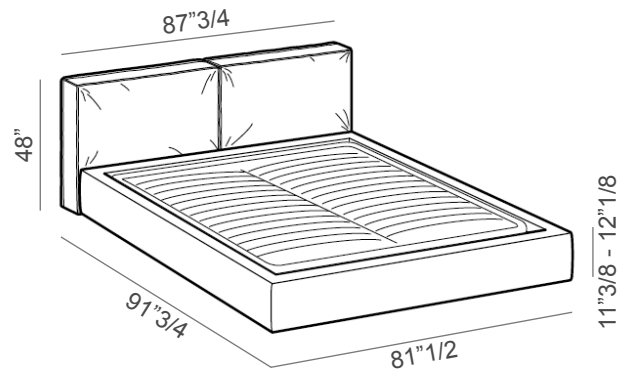

Flann

Design: Stefano Spessotto & Lorella Agnoletto

Description

Double bed with headboard structure in pinewood, special panels and bed base in wooden agglomeration E1 class. Padded headboard and base with removable covers in fabric or non removable in eco-leather and leather. Two bases of different heights are available, with or without storage mechanism. For bases without mechanism, it is possible to adjust the height for the bed base that supports the mattress. Additional, optional feet are also available. Made in Italy.

Flann

Versions:

Flann

Dimensions

MIDI BASE

Queen Size

78"3/4W x 91"3/4D x 48"H

(To fit American Queen Size mattress: 60" x 80")

King Size

87"3/4W x 91"3/4D x 48"H

(To fit American King Size mattress: 76" x 80")

Standard wooden feet  2"3/8H

AIR BASE

Queen Size

78"3/4W x 91"3/4D x 48"H

(To fit American Queen Size mattress: 60" x 80")

King Size

87"3/4W x 91"3/4D x 48"H

(To fit American King Size mattress: 76" x 80")

Standard feet: Gerd

Odd

Aero

Tyra

Host