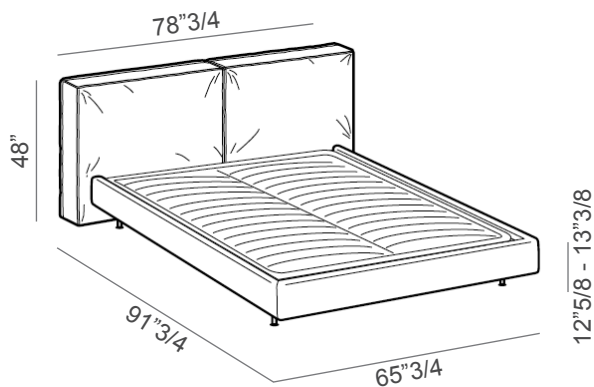

King Size

87"3/4W x 91"3/4D x 48"H

(To fit American King Size mattress: 76" x 80")

Standard wooden feet  2"3/8H

AIR BASE

Queen Size

78"3/4W x 91"3/4D x 48"H

(To fit American Queen Size mattress: 60" x 80")

King Size

87"3/4W x 91"3/4D x 48"H

(To fit American King Size mattress: 76" x 80")

Standard feet: Gerd

Odd

Aero

Tyra

Host