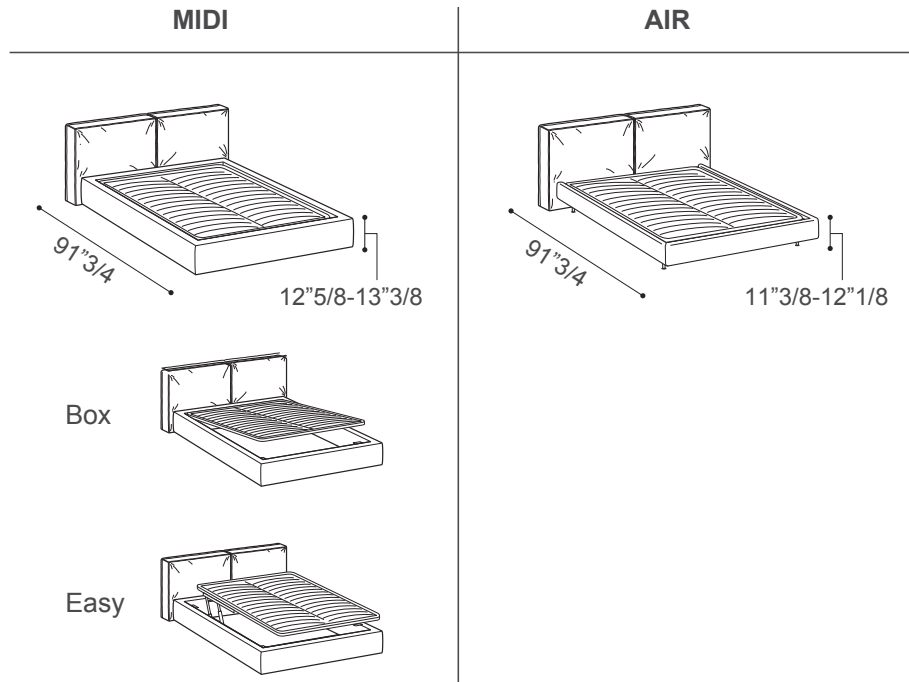

Flann

Design: Stefano Spessotto & Lorella Agnoletto

Description

Double bed with headboard structure in pinewood, special panels and bed base in wooden agglomeration E1 class. Padded headboard and base with removable covers in fabric or non removable in eco-leather and leather. Two bases of different heights are available, with or without storage mechanism. For bases without mechanism, it is possible to adjust the height for the bed base that supports the mattress. Additional, optional feet are also available. Made in Italy.

Flann

Versions:

Flann

Dimensions

MIDI BASE

Queen Size

78"3/4W x 91"3/4D x 48"H

(To fit American Queen Size mattress: 60" x 80")

King Size

87"3/4W x 91"3/4D x 48"H

(To fit American King Size mattress: 76" x 80")

Standard wooden feet  2"3/8H

AIR BASE

Queen Size

78"3/4W x 91"3/4D x 48"H

(To fit American Queen Size mattress: 60" x 80")

King Size

87"3/4W x 91"3/4D x 48"H

(To fit American King Size mattress: 76" x 80")

Standard feet: Gerd

Odd

Aero

Tyra

Host