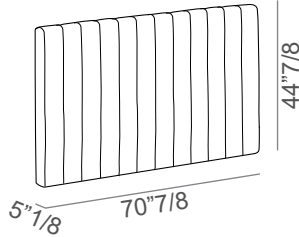

Otello

Central headboard HIGH

70"7/8W x 5"1/8D x 44"7/8H