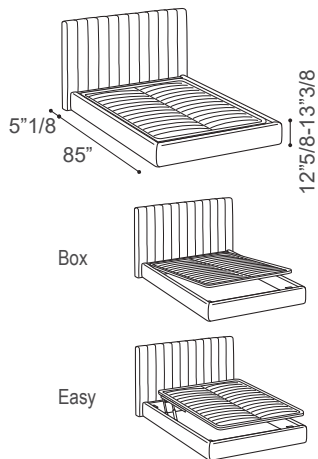

Headboard

Base

Base versions:

MIDI