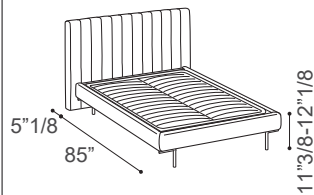

Otello

Internal composition

Headboard

Base

Base versions:

MIDI

AIR

CLOUD