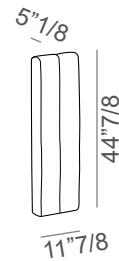

### Base dimensions

### Central headboard HIGH

70"7/8W x 5"1/8D x 44"7/8H

### LOW

70"7/8W x 5"1/8D x 37"H 5:

### Side panels HIGH

11"7/8W x 12"5/8D x 43"5/8H