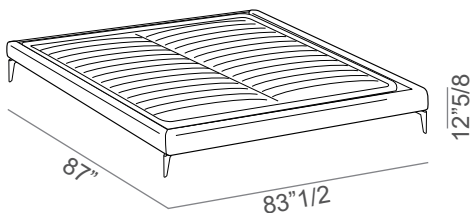

### *Base dimensions* **CLOUD BASE**

#### **Queen Size**

67"3/4W x 87"D x 12"5/8H

(To fit American Queen Size mattress: 60" x 80")

#### **King Size**

83"1/2W x 87"D x 12"5/8H

(To fit American King Size mattress: 76" x 80")