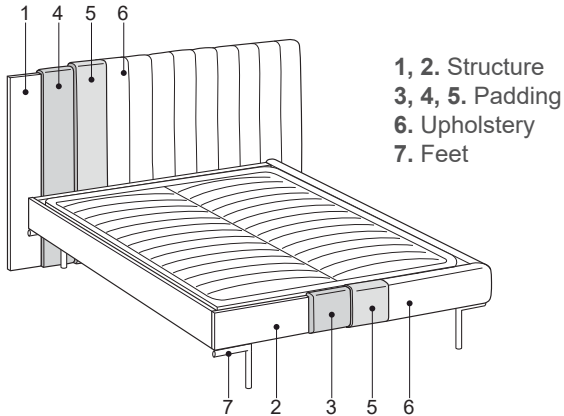

Otello

Internal composition