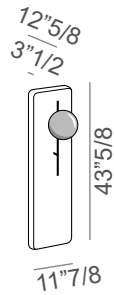

### Central headboard HIGH

70"7/8W x 5"1/8D x 44"7/8H

### LOW

70"7/8W x 5"1/8D x 37"H 5:

### Side panels HIGH

11"7/8W x 12"5/8D x 43"5/8H

### LOW

11"7/8W x 12"5/8D x 35"7/8H