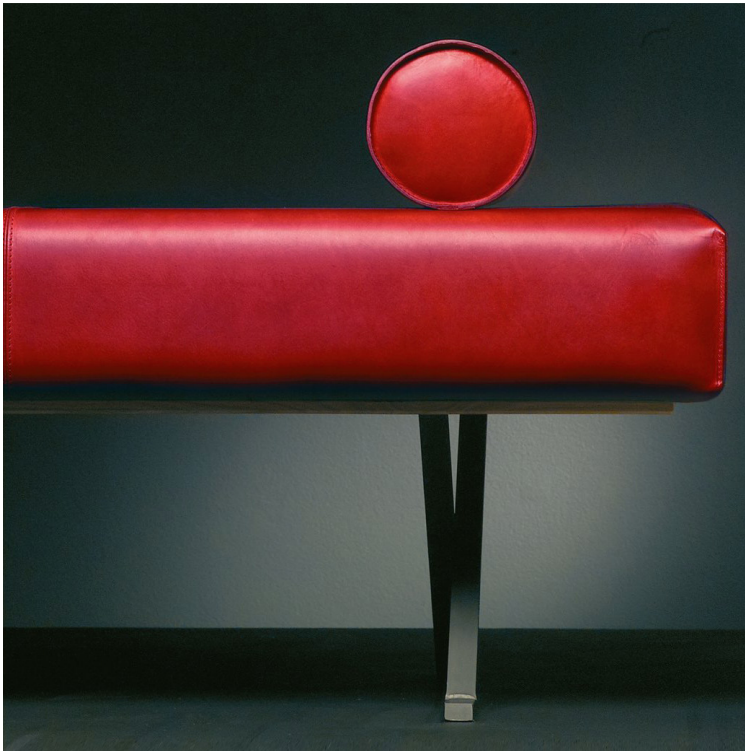

Dormeuse

Design: Enzo Mari

Description

Chaise lounge made of oak wood covered in natural vegetable tanned leather. Matt black painted legs. Equipped with a comfortable cylindrical headrest in leather. Made in Italy.

Dimensions

23"5/8W x 70"7/8D x 16"1/2H
+ headrest cushion