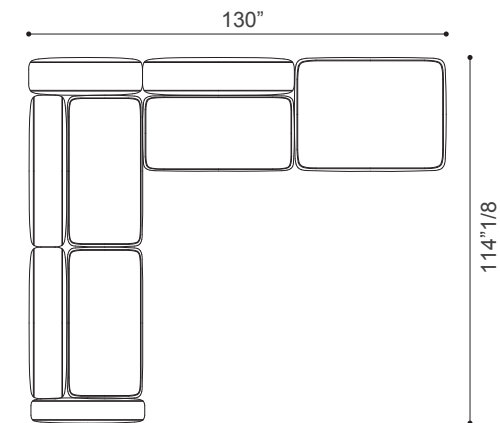

#### LINEAR COMPOSITION 5

122"W x 59"D x 26"3/8H

Seat height: 14"1/8

Armrest height: 19"5/8

#### LINEAR COMPOSITION 6

122"W x 74"3/4D x 26"3/8H

Seat height: 14"1/8

Armrest height: 19"5/8

#### LINEAR COMPOSITION 7

114"1/8W x 102"3/8D x 26"3/8H

Seat height: 14"1/8

Armrest height: 19"5/8

#### LINEAR COMPOSITION 8

130"W x 114"1/8D x 26"3/8H

Seat height: 14"1/8

Armrest height: 19"5/8