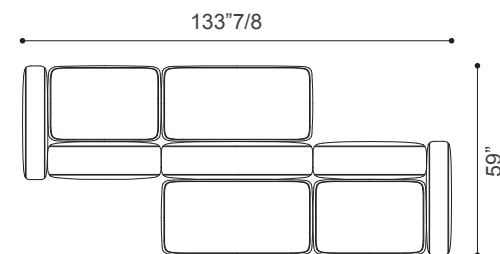

#### ISLAND COMPOSITION 5

122"W x 94"1/2D x 26"3/8H

Seat height: 14"1/8

Armrest height: 19"5/8

#### ISLAND COMPOSITION 6

181"W x 94"1/2D x 26"3/8H

Seat height: 14"1/8

Armrest height: 19"5/8

#### ISLAND COMPOSITION 7

161"3/8W x 94"1/2D x 26"3/8H

Seat height: 14"1/8

Armrest height: 19"5/8

#### ISLAND COMPOSITION 8

133"7/8W x 59"D x 26"3/8H

Seat height: 14"1/8

Armrest height: 19"5/8

Optional decorative cushion: 21"5/8 x 13"3/4