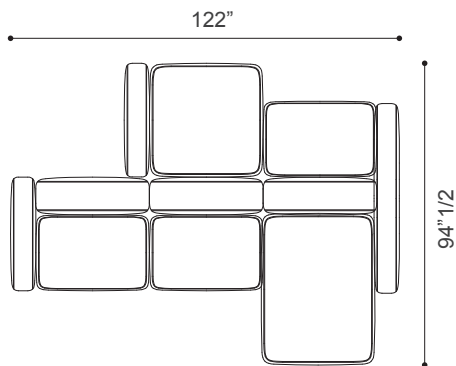

Kos

Compositions - Kos-island sofa

ISLAND COMPOSITION 5

122"W x 94"1/2D x 26"3/8H

Seat height: 14"1/8

Armrest height: 19"5/8