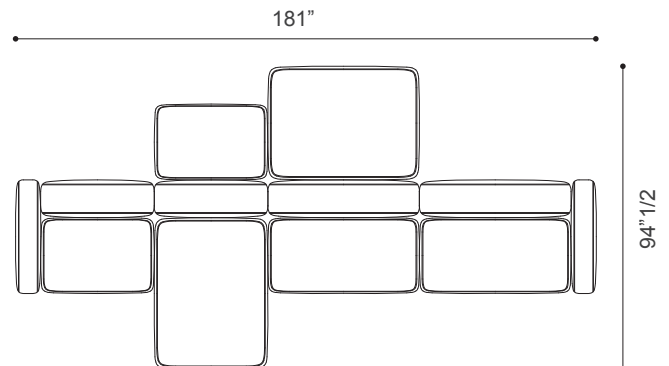

#### LINEAR COMPOSITION 1

86"5/8W x 35"3/8D x 26"3/8H

Seat height: 14"1/8

Armrest height: 19"5/8

#### ISLAND COMPOSITION 5

122"W x 94"1/2D x 26"3/8H

Seat height: 14"1/8

Armrest height: 19"5/8

#### ISLAND COMPOSITION 6

181"W x 94"1/2D x 26"3/8H

Seat height: 14"1/8

Armrest height: 19"5/8

#### ISLAND COMPOSITION 7

161"3/8W x 94"1/2D x 26"3/8H

Seat height: 14"1/8

Armrest height: 19"5/8