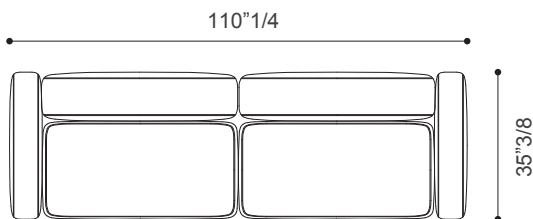

#### LINEAR COMPOSITION 1

86"5/8W x 35"3/8D x 26"3/8H

Seat height: 14"1/8

Armrest height: 19"5/8

#### LINEAR COMPOSITION 2

137"3/4W x 47"1/4D x 26"3/8H

Seat height: 14"1/8

Armrest height: 19"5/8

#### LINEAR COMPOSITION 3

110"1/4W x 35"3/8D x 26"3/8H

Seat height: 14"1/8

Armrest height: 19"5/8

#### LINEAR COMPOSITION 4

149"5/8W x 35"3/8D x 26"3/8H

Seat height: 14"1/8

Armrest height: 19"5/8