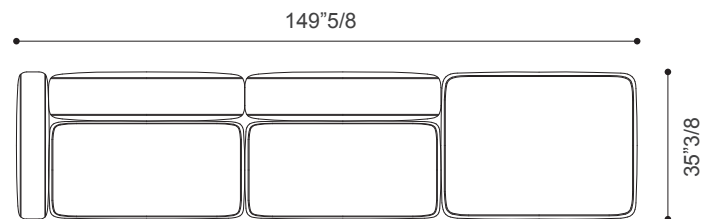

#### LINEAR COMPOSITION 1

86"5/8W x 35"3/8D x 26"3/8H

Seat height: 14"1/8

Armrest height: 19"5/8

#### LINEAR COMPOSITION 2

137"3/4W x 47"1/4D x 26"3/8H

Seat height: 14"1/8

Armrest height: 19"5/8

#### LINEAR COMPOSITION 3

110"1/4W x 35"3/8D x 26"3/8H

Seat height: 14"1/8

Armrest height: 19"5/8

#### LINEAR COMPOSITION 4

149"5/8W x 35"3/8D x 26"3/8H

Seat height: 14"1/8

Armrest height: 19"5/8