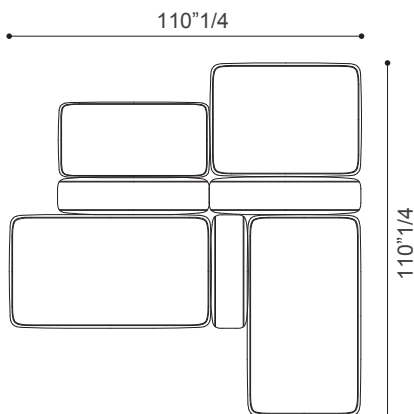

#### LINEAR COMPOSITION 1

86"5/8W x 35"3/8D x 26"3/8H

Seat height: 14"1/8

Armrest height: 19"5/8

#### ISLAND COMPOSITION 1

102"3/8W x 70"7/8D x 26"3/8H

**Seat height:** 14"1/8

**Armrest height:** 19"5/8

#### ISLAND COMPOSITION 2

106"1/4W x 82"5/8D x 26"3/8H

**Seat height:** 14"1/8

**Armrest height:** 19"5/8

#### ISLAND COMPOSITION 3

110"1/4W x 110"1/4D x 26"3/8H

**Seat height:** 14"1/8

**Armrest height:** 19"5/8