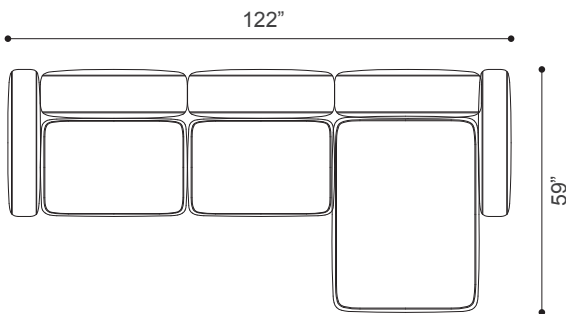

#### LINEAR COMPOSITION 2

137"3/4W x 47"1/4D x 26"3/8H

Seat height: 14"1/8

Armrest height: 19"5/8

#### LINEAR COMPOSITION 3

110"1/4W x 35"3/8D x 26"3/8H

Seat height: 14"1/8

Armrest height: 19"5/8

#### LINEAR COMPOSITION 4

149"5/8W x 35"3/8D x 26"3/8H

Seat height: 14"1/8

Armrest height: 19"5/8

#### LINEAR COMPOSITION 5

122"W x 59"D x 26"3/8H

Seat height: 14"1/8

Armrest height: 19"5/8