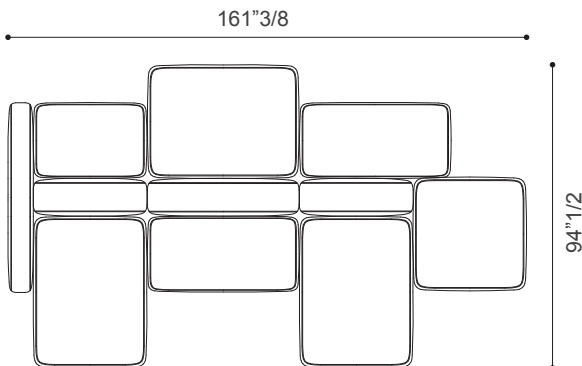

#### LINEAR COMPOSITION 1

86"5/8W x 35"3/8D x 26"3/8H

Seat height: 14"1/8

Armrest height: 19"5/8

#### ISLAND COMPOSITION 5

122"W x 94"1/2D x 26"3/8H

Seat height: 14"1/8

Armrest height: 19"5/8

#### ISLAND COMPOSITION 6

181"W x 94"1/2D x 26"3/8H

Seat height: 14"1/8

Armrest height: 19"5/8

#### ISLAND COMPOSITION 7

161"3/8W x 94"1/2D x 26"3/8H

Seat height: 14"1/8

Armrest height: 19"5/8