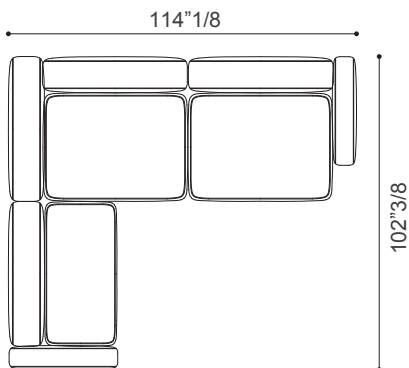

#### LINEAR COMPOSITION 4

149"5/8W x 35"3/8D x 26"3/8H

Seat height: 14"1/8

Armrest height: 19"5/8

#### LINEAR COMPOSITION 5

122"W x 59"D x 26"3/8H

Seat height: 14"1/8

Armrest height: 19"5/8

#### LINEAR COMPOSITION 6

122"W x 74"3/4D x 26"3/8H

Seat height: 14"1/8

Armrest height: 19"5/8

#### LINEAR COMPOSITION 7

114"1/8W x 102"3/8D x 26"3/8H

Seat height: 14"1/8

Armrest height: 19"5/8