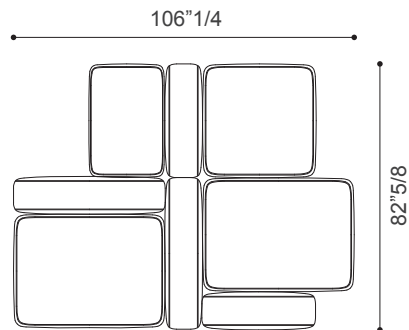

#### LINEAR COMPOSITION 5

122"W x 59"D x 26"3/8H

Seat height: 14"1/8

Armrest height: 19"5/8

#### LINEAR COMPOSITION 7

114"1/8W x 102"3/8D x 26"3/8H

Seat height: 14"1/8

Armrest height: 19"5/8

#### ISLAND COMPOSITION 1

102"3/8W x 70"7/8D x 26"3/8H

**Seat height:** 14"1/8

**Armrest height:** 19"5/8

#### ISLAND COMPOSITION 2

106"1/4W x 82"5/8D x 26"3/8H

**Seat height:** 14"1/8

**Armrest height:** 19"5/8