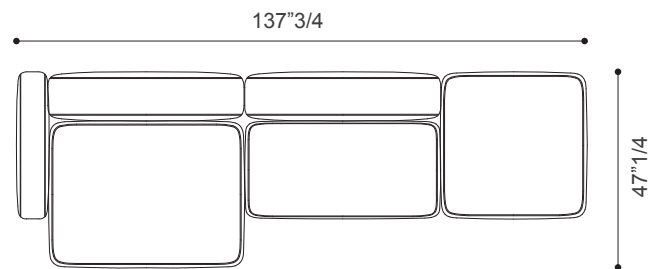

#### LINEAR COMPOSITION 1

86"5/8W x 35"3/8D x 26"3/8H

Seat height: 14"1/8

Armrest height: 19"5/8

#### LINEAR COMPOSITION 2

137"3/4W x 47"1/4D x 26"3/8H

Seat height: 14"1/8

Armrest height: 19"5/8

#### LINEAR COMPOSITION 3

110"1/4W x 35"3/8D x 26"3/8H

Seat height: 14"1/8

Armrest height: 19"5/8

#### ISLAND COMPOSITION 5

122"W x 94"1/2D x 26"3/8H

Seat height: 14"1/8

Armrest height: 19"5/8