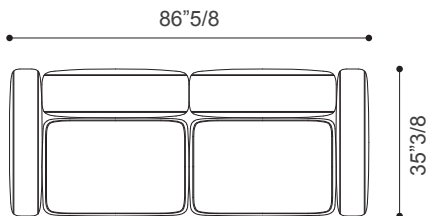

#### LINEAR COMPOSITION 1

86"5/8W x 35"3/8D x 26"3/8H

Seat height: 14"1/8

Armrest height: 19"5/8

#### LINEAR COMPOSITION 2

137"3/4W x 47"1/4D x 26"3/8H

Seat height: 14"1/8

Armrest height: 19"5/8

#### LINEAR COMPOSITION 4

149"5/8W x 35"3/8D x 26"3/8H

Seat height: 14"1/8

Armrest height: 19"5/8

#### ISLAND COMPOSITION 5

122"W x 94"1/2D x 26"3/8H

Seat height: 14"1/8

Armrest height: 19"5/8