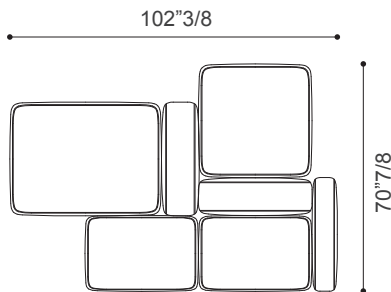

Kos

Compositions - Kos-island sofa

ISLAND COMPOSITION 1

102"3/8W x 70"7/8D x 26"3/8H

Seat height: 14"1/8

Armrest height: 19"5/8