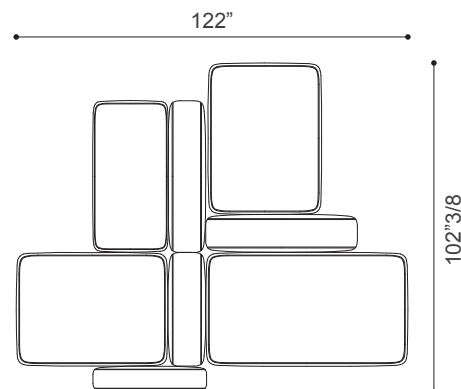

#### ISLAND COMPOSITION 1

102"3/8W x 70"7/8D x 26"3/8H

**Seat height:** 14"1/8

**Armrest height:** 19"5/8

#### ISLAND COMPOSITION 2

106"1/4W x 82"5/8D x 26"3/8H

**Seat height:** 14"1/8

**Armrest height:** 19"5/8

#### ISLAND COMPOSITION 3

110"1/4W x 110"1/4D x 26"3/8H

**Seat height:** 14"1/8

**Armrest height:** 19"5/8

#### ISLAND COMPOSITION 4

122"W x 102"3/8D x 26"3/8H

**Seat height:** 14"1/8

**Armrest height:** 19"5/8