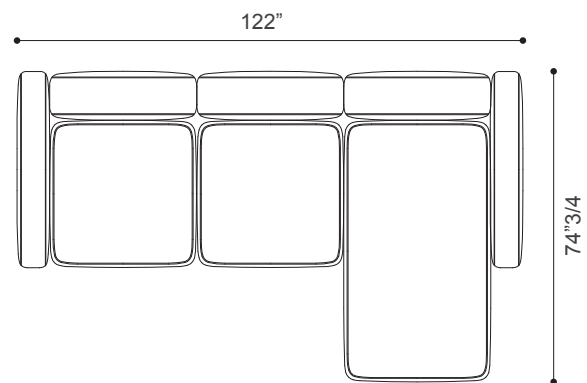

#### LINEAR COMPOSITION 4

149"5/8W x 35"3/8D x 26"3/8H

Seat height: 14"1/8

Armrest height: 19"5/8

#### LINEAR COMPOSITION 5

122"W x 59"D x 26"3/8H

Seat height: 14"1/8

Armrest height: 19"5/8

#### LINEAR COMPOSITION 6

122"W x 74"3/4D x 26"3/8H

Seat height: 14"1/8

Armrest height: 19"5/8

#### LINEAR COMPOSITION 7

114"1/8W x 102"3/8D x 26"3/8H

Seat height: 14"1/8

Armrest height: 19"5/8