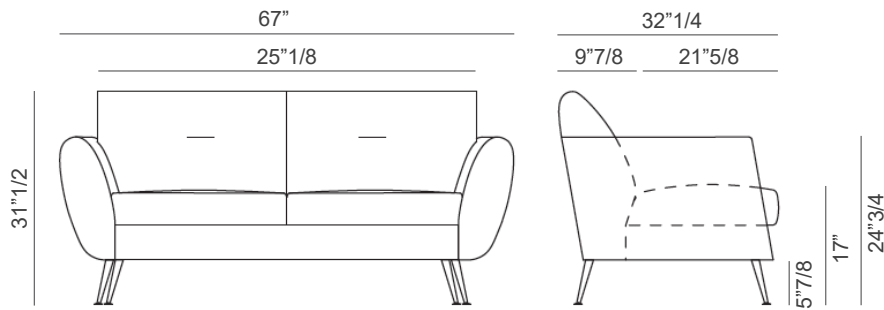

Legs: Piombo varnished metal.

Olive

Dimensions

Two-seaters sofa:

67"W x 32"1/4D x 31"1/2H

SH: 17" | AH: 24"3/4

Three-seaters sofa:

80"5/8W x 32"1/4D x 31"1/2H

SH: 17" | AH: 24"3/4

Ottoman A: 31"1/2W x 17"3/4D x 15"H

Ottoman B: 47"1/4W x 17"3/4D x 15"H