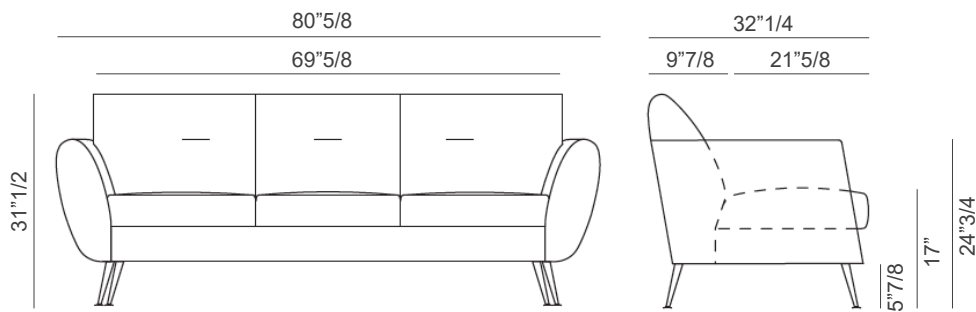

Legs: Piombo varnished metal.

Olive

Dimensions

Two-seaters sofa:

67"W x 32"1/4D x 31"1/2H

SH: 17" | AH: 24"3/4

Three-seaters sofa:

80"5/8W x 32"1/4D x 31"1/2H

SH: 17" | AH: 24"3/4

Ottoman A: 31"1/2W x 17"3/4D x 15"H

Ottoman B: 47"1/4W x 17"3/4D x 15"H