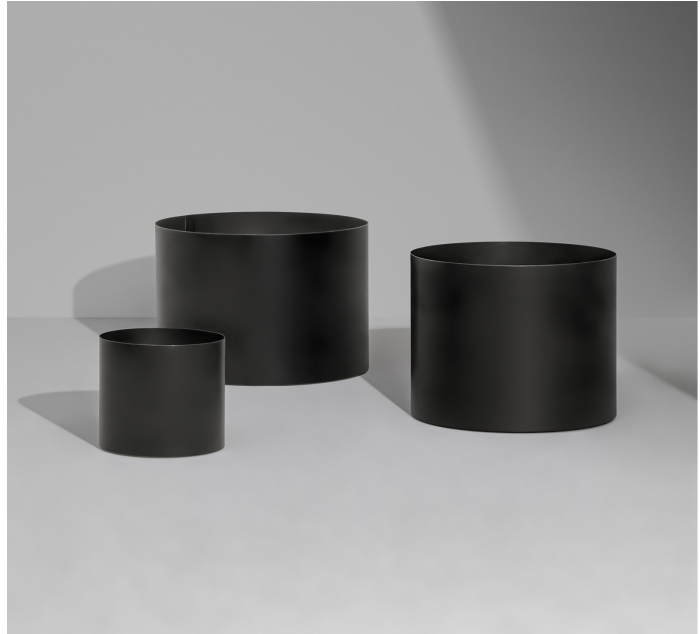

Metal Planter

Description

Planter with metal structure available in three different sizes. Made in Italy.

Dimensions

- A) $\text{Ø}15\frac{3}{4}$ x $13\frac{3}{4}$ H
- B) $\text{Ø}23\frac{5}{8}$ x $17\frac{3}{4}$ H
- C) $\text{Ø}27\frac{1}{2}$ x $21\frac{5}{8}$ H