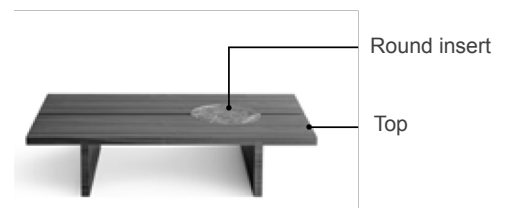

Moon

Design: Gino Carollo

Description

Coffee table with veneered wood top, which appears to be suspended on the veneered wood base, enriched by an elegant marble round insert. Made in Italy.

Dimensions

With Square Top:

32"1/4W x 32"1/4D x 11"7/8H

With Rectangular Top:

55"1/8W x 32"1/4D x 11"7/8H

Rectangular Top