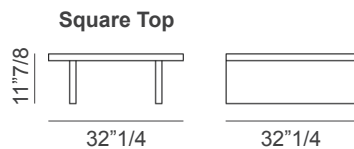

Moon

Design: Gino Carollo

Description

Coffee table with veneered wood top, which appears to be suspended on the veneered wood base, enriched by an elegant marble round insert. Made in Italy.

Dimensions

With Square Top:

32"1/4W x 32"1/4D x 11"7/8H

With Rectangular Top:

55"1/8W x 32"1/4D x 11"7/8H

Rectangular Top