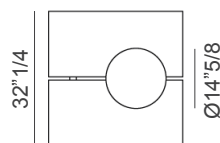

Moon

Design: Gino Carollo

Description

Coffee table with veneered wood top, which appears to be suspended on the veneered wood base, enriched by an elegant marble round insert. Made in Italy.

Dimensions

With Square Top:

32"1/4W x 32"1/4D x 11"7/8H

With Rectangular Top:

55"1/8W x 32"1/4D x 11"7/8H

Rectangular Top