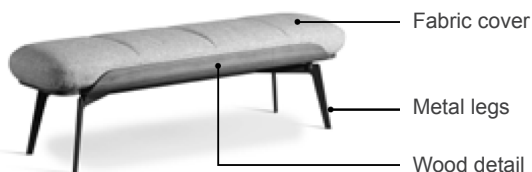

Olos

Design: Mauro Lipparini

Description

Bench notable for its generous padding and the frame and side detail in curved wood, supported by slender metal legs. Removable upholstery offered in a wide range of fabrics. Made in Italy.

Dimensions

55"1/8W x 17"3/8D x 17"3/8H