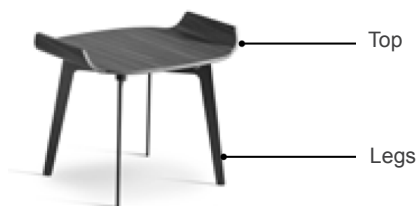

Olos

Design: Mauro Lipparini

Description

Nightstand with curved wood top that gives a sense of sophistication and lightness. The whole piece is supported by a base made of 4 long slender metal legs that raise the top and give character to the outline. Made in Italy.

Dimensions

22"W x 18"1/8D x 18"1/8H