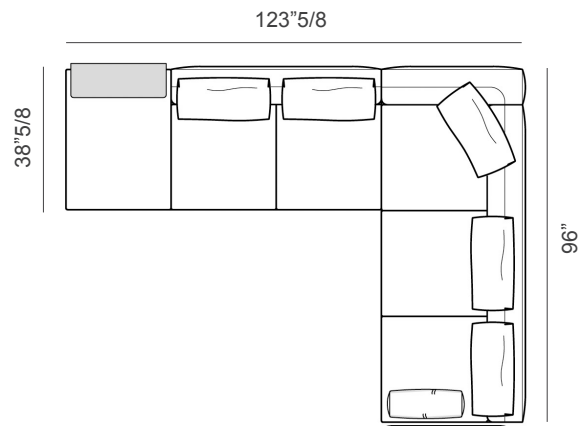

### Composition A

133"7/8W x 95"1/4D x 33"

- . 1 x F389 Meridiana dx
- . 1 x F383 Dormeuse dx
- . 1 x CØ23 Side table

#### Composition B

2 sofas + ottoman with tray

- . 2 x F37Ø Sofa
- . 1 x SPMAX1 Magazine holder armrest
- . 1 x OA93 Ottoman with tray

#### Composition C

123"5/8W x 96"D x 33"H

- . 1 x F393 Penisola dx
- . 1 x CØ23 Side table
- . 1 x F374 End sectional sofa sx
- . 1 x CØ2Ø Armrest
- . 1 x CØ18 Cushion

#### Composition D

133"7/8W x 95"1/4D x 33"H

- . 1 x F383 Dormeuse dx
- . 1 x F373 End section sofa dx
- . 1 x OA93 Ottoman with tray