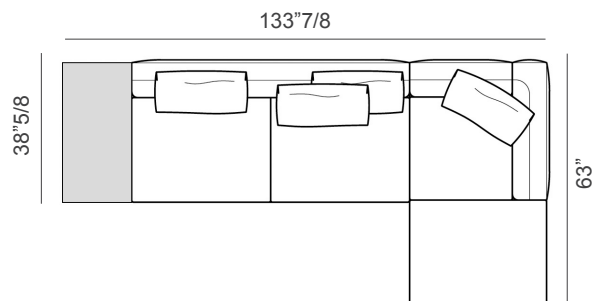

#### Composition C

123"5/8W x 96"D x 33"H

- . 1 x F393 Penisola dx
- . 1 x CØ23 Side table
- . 1 x F374 End sectional sofa sx
- . 1 x CØ2Ø Armrest
- . 1 x CØ18 Cushion

#### Composition D

133"7/8W x 95"1/4D x 33"H

- . 1 x F383 Dormeuse dx
- . 1 x F373 End section sofa dx
- . 1 x OA93 Ottoman with tray

#### Composition E

133"7/8W x 63"D x 33"H

- . 1 x F4Ø5 Central section with tray sx
- . 1 x F391 Chaise longue dx