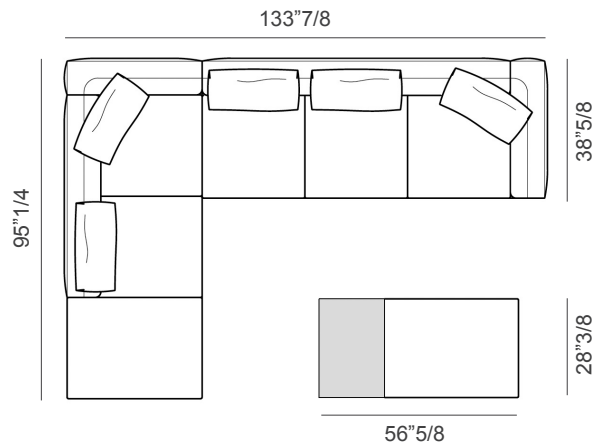

### Composition A

133"7/8W x 95"1/4D x 33"

- . 1 x F389 Meridiana dx
- . 1 x F383 Dormeuse dx
- . 1 x CØ23 Side table

#### Composition B

2 sofas + ottoman with tray

- . 2 x F37Ø Sofa
- . 1 x SPMAX1 Magazine holder armrest
- . 1 x OA93 Ottoman with tray

#### Composition C

123"5/8W x 96"D x 33"H

- . 1 x F393 Penisola dx
- . 1 x CØ23 Side table
- . 1 x F374 End sectional sofa sx
- . 1 x CØ2Ø Armrest
- . 1 x CØ18 Cushion

#### Composition D

133"7/8W x 95"1/4D x 33"H

- . 1 x F383 Dormeuse dx
- . 1 x F373 End section sofa dx
- . 1 x OA93 Ottoman with tray