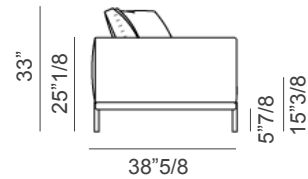

### • CASUAL

Version with smaller, spaced back cushions.

CASUAL

### • LINEAR

Version with larger backrest cushions, placed side by side.

LINEAR

The joint between elements is by means of metal brackets.

The following accessories are available in Emery leather (F07 black, F08 brick red, F10 dark brown, F14 dark grey, F19 light grey, F21 sandy, F22 mud colors):

### Composition A

133"7/8W x 95"1/4D x 33"

- . 1 x F389 Meridiana dx
- . 1 x F383 Dormeuse dx
- . 1 x CØ23 Side table

#### Composition C

123"5/8W x 96"D x 33"H

- . 1 x F393 Penisola dx
- . 1 x CØ23 Side table
- . 1 x F374 End sectional sofa sx
- . 1 x CØ2Ø Armrest
- . 1 x CØ18 Cushion