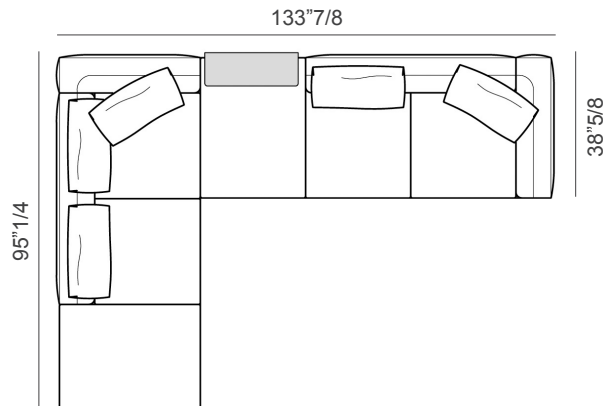

### • CASUAL

Version with smaller, spaced back cushions.

CASUAL

### • LINEAR

Version with larger backrest cushions, placed side by side.

LINEAR

The joint between elements is by means of metal brackets.

The following accessories are available in Emery leather (F07 black, F08 brick red, F10 dark brown, F14 dark grey, F19 light grey, F21 sandy, F22 mud colors):

- . SPMAX1 - Magazine holder armrest
- . CØ21 / CØ20 - Armrest
- . CØ23 - Side table
- . Ottoman tray

### Composition A

133"7/8W x 95"1/4D x 33"

- . 1 x F389 Meridiana dx
- . 1 x F383 Dormeuse dx
- . 1 x CØ23 Side table