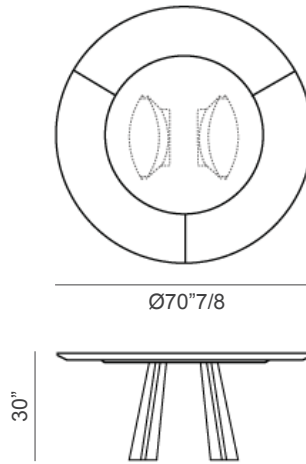

Central built-in swivel top: Ceramic
External top: Brushed Coal oak veneered wood
Base: Lead plus metal
Base inserts (4 or 6): Same as base or same as top

Torii St

Dimensions

Size A
Ø63" x 30"H

Size B
Ø70"7/8 x 30"H

Size C
Ø86"5/8 x 30"H

Size A
central built-in swivel top

Size B
central built-in swivel top

Size C
central built-in swivel top