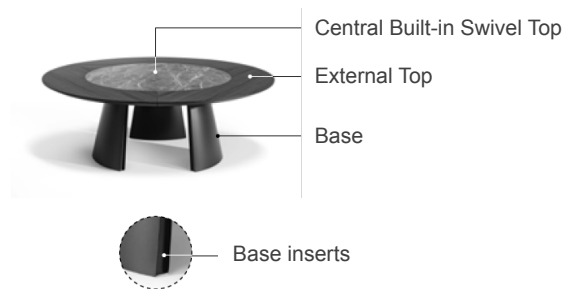

Torii St

Design: Marconato & Zappa

Description

Table with a large round top surface which combines the external wooden top with a central built-in swivel top section. Available in two different combinations. The result is a contrast of materials and finishes with a strong scenic impact. Made in Italy.

Available combinations:

Combination 1

Central built-in swivel top: Ceramic
External top: Canaletto Walnut veneered wood
Base: Bronze plus metal
Base inserts (4 or 6): Same as base or same as top

Combination 2

Central built-in swivel top: Ceramic
External top: Brushed Coal oak veneered wood
Base: Lead plus metal
Base inserts (4 or 6): Same as base or same as top

Torii St

Dimensions

Size A
Ø63" x 30"H

Size B
Ø70"7/8 x 30"H

Size C
Ø86"5/8 x 30"H

Size A
central built-in swivel top

Size B
central built-in swivel top

Size C
central built-in swivel top