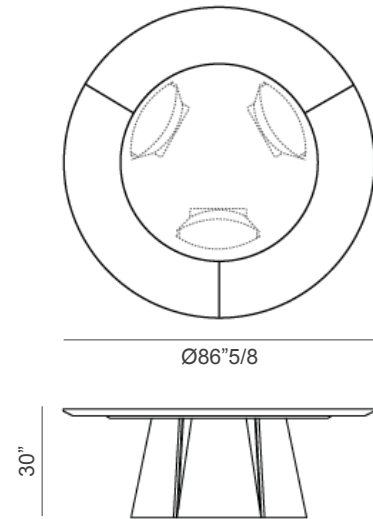

Central built-in swivel top: Ceramic
External top: Brushed Coal oak veneered wood
Base: Lead plus metal
Base inserts (4 or 6): Same as base or same as top

Torii St

Dimensions

Size A
Ø63" x 30"H

Size B
Ø70"7/8 x 30"H

Size C
Ø86"5/8 x 30"H

Size A
central built-in swivel top

Size B
central built-in swivel top

Size C
central built-in swivel top