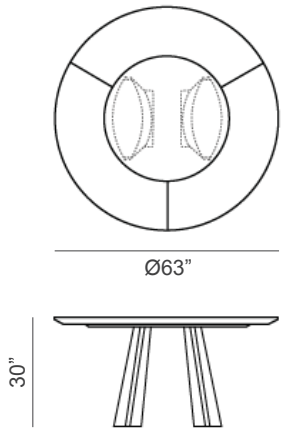

Available combinations:

Combination 1

Central built-in swivel top: Ceramic
External top: Canaletto Walnut veneered wood
Base: Bronze plus metal
Base inserts (4 or 6): Same as base or same as top

Combination 2

Central built-in swivel top: Ceramic
External top: Brushed Coal oak veneered wood
Base: Lead plus metal
Base inserts (4 or 6): Same as base or same as top

Torii St

Dimensions

Size A
Ø63" x 30"H

Size B
Ø70"7/8 x 30"H

Size C
Ø86"5/8 x 30"H

Size A
central built-in swivel top

Size B
central built-in swivel top

Size C
central built-in swivel top