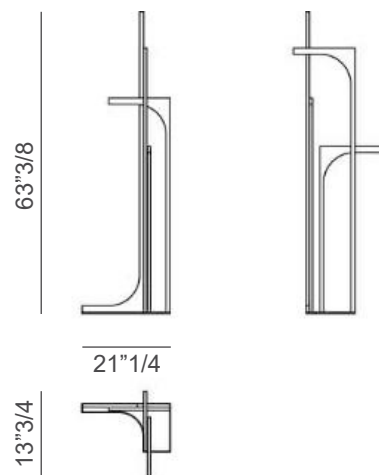

## *Description*

Floor lamp with metal structure and LED lighting.  
Made in Italy.

## *Dimensions*

13<sup>3</sup>/<sub>4</sub>W x 21<sup>1</sup>/<sub>4</sub>D x 63<sup>3</sup>/<sub>8</sub>H

\* For more specifications, please refer to the "Finishes & Materials" PDF