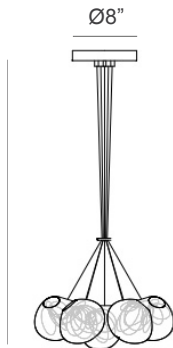

### *Description*

These refined suspension lamp models from the exclusive 118 lighting collection is composed of three or seven hand-blown glass pendants that attach to a single cluster canopy. The cluster arrangement suspends the pendants from coaxial cables to compose hexagonal configurations. Each pendant includes 118"1/8 of coaxial cable, which can be adjusted on site. Longer lengths are available for an additional charge. Lamps and power supplies are included.

## Dimensions

Pendant:  $\pm \text{Ø}5''1/8 - \text{Ø}5''3/4$

**3 Pendants:**  $\pm \text{Ø}11''3/8 \times 118''1/8\text{H} - 118.3$

**7 Pendants:**  $\pm \text{Ø}17''3/8 \times 118''1/8\text{H} - 118.7$

Pendant

$\pm \text{Ø}5''1/8 - \text{Ø}5''3/4$

3 Pendants

adjustable  
up to 118''1/8  
standard

$\pm \text{Ø}11''3/8$

7 Pendants

adjustable  
up to 118''1/8  
standard

$\pm \text{Ø}17''3/8$

### Standard Coaxial Cable Length:

- 118''1/8