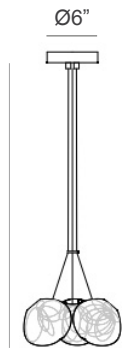

### *Description*

These refined suspension lamp models from the exclusive 118 lighting collection is composed of three or seven hand-blown glass pendants that attach to a single cluster canopy. The cluster arrangement suspends the pendants from coaxial cables to compose hexagonal configurations. Each pendant includes 118"1/8 of coaxial cable, which can be adjusted on site. Longer lengths are available for an additional charge. Lamps and power supplies are included.

## Dimensions

Pendant:  $\pm \text{Ø}5''1/8 - \text{Ø}5''3/4$

**3 Pendants:**  $\pm \text{Ø}11''3/8 \times 118''1/8\text{H} - 118.3$

**7 Pendants:**  $\pm \text{Ø}17''3/8 \times 118''1/8\text{H} - 118.7$

Pendant

$\pm \text{Ø}5''1/8 - \text{Ø}5''3/4$

3 Pendants

adjustable  
up to 118''1/8  
standard

$\pm \text{Ø}11''3/8$

7 Pendants

adjustable  
up to 118''1/8  
standard

$\pm \text{Ø}17''3/8$

### Standard Coaxial Cable Length:

- 118''1/8