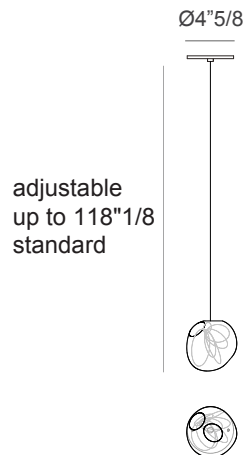

Designed by Bocci.

Finishes & Materials

Pendant: Blown glass.

Coaxial Cable: Braided metal.

Canopy: Steel.

Dimensions

± Ø5"1/8 - Ø5"3/4 x 118"1/8H (Cable & Canopy: Adjustable)

Available canopies:

Shallow: Ø4"5/8 x 1"1/4"H - 118.1

Deep: Ø4"5/8 x 1"5/8"H - 118.1 deep

Mini Flush Mount: Ø3"4" - 118.1m

± Ø5"1/8 - Ø5"3/4

141.1

- Single pendant
- Shallow canopy

141.1 deep

- Single pendant
- Deep canopy

141.1m

- Single pendant
- Mini Flush Mount canopy

Standard Coaxial Cable Length:

- 118"1/8

Extra Coaxial Cable Lengths

(Standard Length + 118"1/8 Increments):

- 236"1/4
- 354"3/8
- 472"3/8
- 590"1/2
- 708"5/8
- 826"3/4
- 944"7/8
- 1063"

Specifications

Mounting: Ceiling mounted.

Lamp: 1W LED 110V-120V - 100lm - 2500K / 2700K / 3000K

Dimmer: CASAMBI.

Coaxial Length: 118"1/8 standard - Adjustable length up to 1063" max.

Power Supply: Integral. 118.1m is remote mounted.