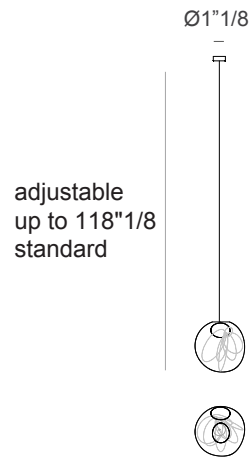

Designed by Bocci.

Finishes & Materials

Pendant: Blown glass.

Coaxial Cable: Braided metal.

Canopy: Steel.

Dimensions

± Ø5"1/8 - Ø5"3/4 x 118"1/8H (Cable & Canopy: Adjustable)

Available canopies:

Shallow: Ø4"5/8 x 1"1/4"H - 118.1

Deep: Ø4"5/8 x 1"5/8"H - 118.1 deep

Mini Flush Mount: Ø3"4" - 118.1m

± Ø5"1/8 - Ø5"3/4

141.1

- Single pendant
- Shallow canopy

141.1 deep

- Single pendant
- Deep canopy

141.1m

- Single pendant
- Mini Flush Mount canopy

Standard Coaxial Cable Length:

- 118"1/8

Extra Coaxial Cable Lengths

(Standard Length + 118"1/8 Increments):

- 236"1/4
- 354"3/8
- 472"3/8
- 590"1/2
- 708"5/8
- 826"3/4
- 944"7/8
- 1063"

Specifications

Mounting: Ceiling mounted.

Lamp: 1W LED 110V-120V - 100lm - 2500K / 2700K / 3000K

Dimmer: CASAMBI.

Coaxial Length: 118"1/8 standard - Adjustable length up to 1063" max.

Power Supply: Integral. 118.1m is remote mounted.