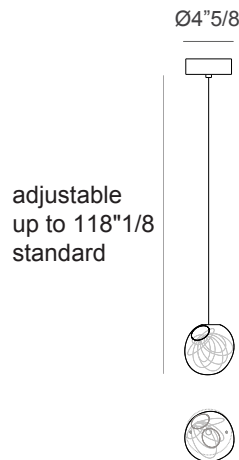

Designed by Bocci.

Finishes & Materials

Pendant: Blown glass.

Coaxial Cable: Braided metal.

Canopy: Steel.

Dimensions

± Ø5"1/8 - Ø5"3/4 x 118"1/8H (Cable & Canopy: Adjustable)

Available canopies:

Shallow: Ø4"5/8 x 1"1/4"H - 118.1

Deep: Ø4"5/8 x 1"5/8"H - 118.1 deep

Mini Flush Mount: Ø3"4" - 118.1m

± Ø5"1/8 - Ø5"3/4

141.1

- Single pendant
- Shallow canopy

141.1 deep

- Single pendant
- Deep canopy

141.1m

- Single pendant
- Mini Flush Mount canopy

Standard Coaxial Cable Length:

- 118"1/8

Extra Coaxial Cable Lengths

(Standard Length + 118"1/8 Increments):

- 236"1/4
- 354"3/8
- 472"3/8
- 590"1/2
- 708"5/8
- 826"3/4
- 944"7/8
- 1063"

Specifications

Mounting: Ceiling mounted.

Lamp: 1W LED 110V-120V - 100lm - 2500K / 2700K / 3000K

Dimmer: CASAMBI.

Coaxial Length: 118"1/8 standard - Adjustable length up to 1063" max.

Power Supply: Integral. 118.1m is remote mounted.