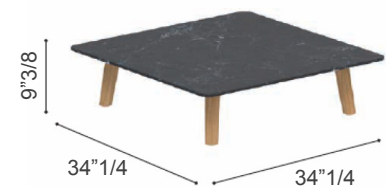

## *Description*

Outdoor low table with teak wood legs. Slatted teak wood top or also offered in a wide range of ceramic options. This coffee table is part of the Mambo Lounge collection, the cosiest luxury terrace solution. Designed by Royal Botania.

## *Dimensions*

34"1/4W x 34"1/4D x 9"3/8H

\* For more specifications, please refer to the "Finishes & Materials" PDF