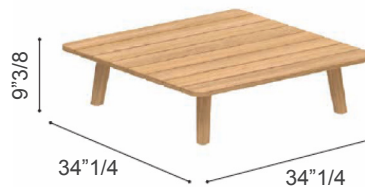

Description

Outdoor low table with teak wood legs. Slatted teak wood top or also offered in a wide range of ceramic options. This coffee table is part of the Mambo Lounge collection, the cosiest luxury terrace solution. Designed by Royal Botania.

With wood top