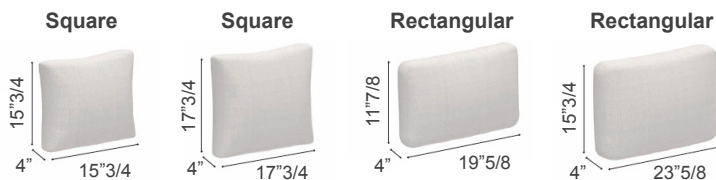

## Dimensions

41<sup>3</sup>/<sub>8</sub>W x 37<sup>3</sup>/<sub>4</sub>D x 31<sup>7</sup>/<sub>8</sub>H  
**SH: 17<sup>3</sup>/<sub>4</sub> | AH: 24<sup>3</sup>/<sub>4</sub>**

\* For more specifications, please refer to the "Finishes & Materials" PDF