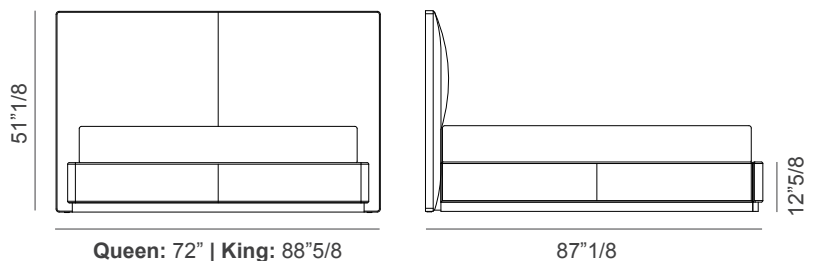

### Description

Double bed available in queen and king sizes. The headboard, with a refined metal frame, and the bed base are upholstered in a wide range of fabric or leather options. Metal parts in bronze brass finish. Made in Italy.

### Dimensions

**Queen:** 72"W x 87"1/4D x 51"1/8H  
(To fit QUEEN size Mattress 60"x 80")

**King:** 87"3/4W x 87"1/4D x 51"1/8H  
(To fit KING size Mattress 76"3/4 x 80")

**Bed base height:** 12"5/8

\* For more specifications, please refer to the "Finishes & Materials" PDF