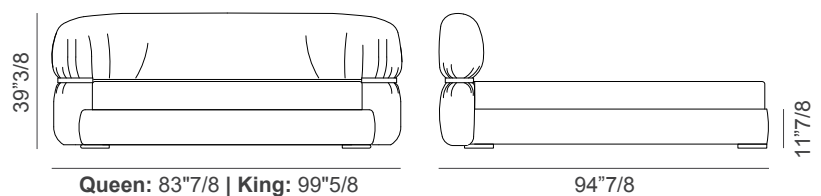

Fandango

Description

Double bed with soft, delicate and enveloping lines available in queen and king sizes. The headboard with rounded volumes and the bed base are upholstered in leather. The headboard is embellished with a bronzed brass metal frame that incorporates the entire perimeter, enhancing the detail of the folds created by the abundance of the leather. Made in Italy.

Dimensions

Queen: 83"7/8W x 94"7/8D x 39"3/8H
(To fit QUEEN size Mattress 60"x 80")

King: 99"5/8W x 94"7/8D x 39"3/8H
(To fit KING size Mattress 76"3/4 x 80")

Bed base height: 11"7/8

* For more specifications, please refer to the "Finishes & Materials" PDF