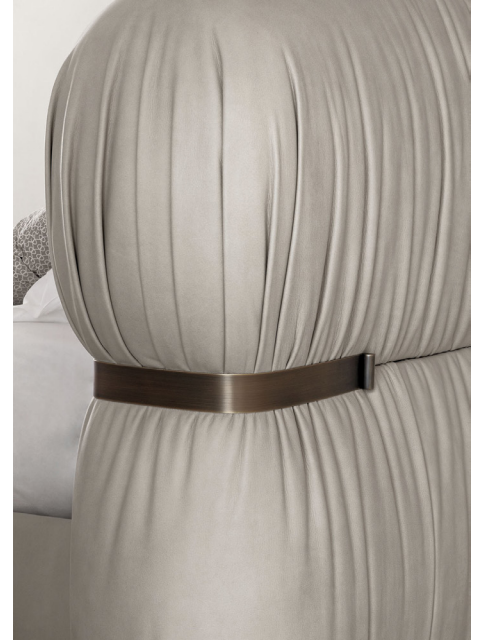

Fandango

Description

Double bed with soft, delicate and enveloping lines available in queen and king sizes. The headboard with rounded volumes and the bed base are upholstered in leather. The headboard is embellished with a bronzed brass metal frame that incorporates the entire perimeter, enhancing the detail of the folds created by the abundance of the leather. Made in Italy.

Dimensions

Queen: 83"7/8W x 94"7/8D x 39"3/8H
(To fit QUEEN size Mattress 60"x 80")

King: 99"5/8W x 94"7/8D x 39"3/8H
(To fit KING size Mattress 76"3/4 x 80")

Bed base height: 11"7/8

* For more specifications, please refer to the "Finishes & Materials" PDF