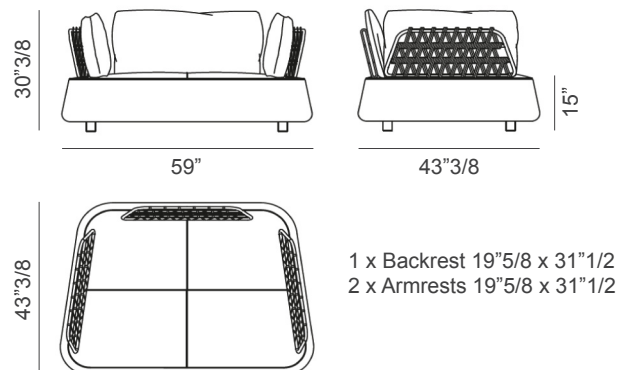

Available combinations:

- . Bronze metal + Grey rope
- . Bronze metal + Green rope
- . White metal + Light grey rope

**Optional Structure finish:** Black Chrome or Gold finished metal.

### Dimensions

59"W x 43"3/8D x 30"3/8H

**Seat height: 15"**

\* For more specifications, please refer to the "Finishes & Materials" PDF