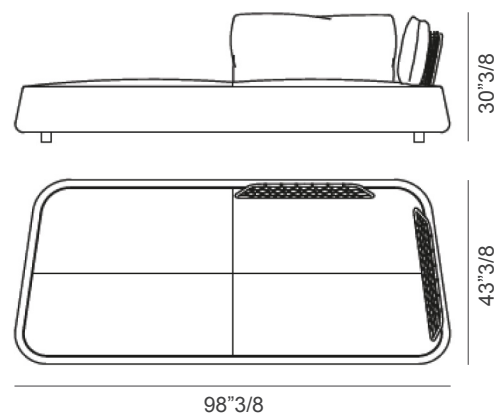

Available combinations:

- . Bronze metal + Grey rope
- . Bronze metal + Green rope
- . White metal + Light grey rope

1 x Backrest 19"5/8 x 31"1/2  
2 x Armrests 19"5/8 x 31"1/2

**Optional Structure finish:** Black Chrome or Gold finished metal.

### Dimensions

98"3/8W x 43"3/8D x 30"3/8H

\* For more specifications, please refer to the "Finishes & Materials" PDF