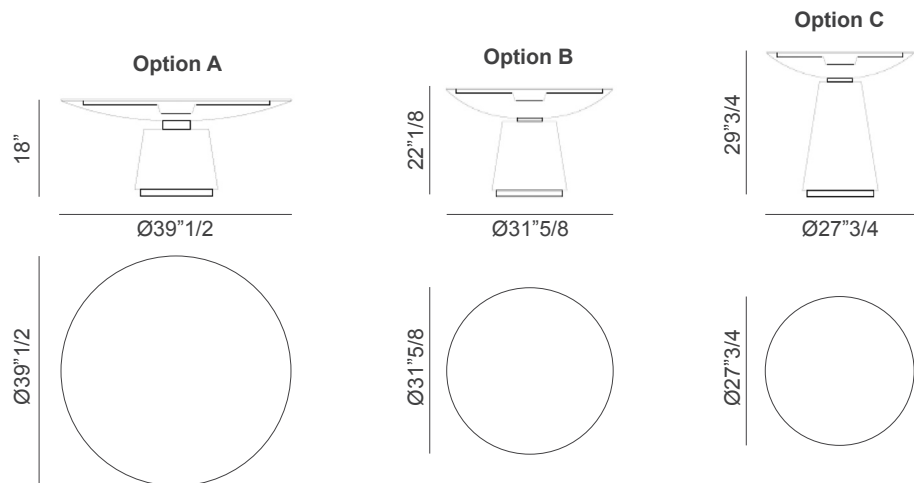

Eclisse

Description

Side and coffee table with round top in ceramic stone effect, available in classic travertino beige or Gris du Gent. Leg, with conical shape, and under top lacquered with concrete effect finish (available in 3 colors). Details in stainless steel. Available for indoor or outdoor use. Made in Italy.

Dimensions

- A) Ø39"1/2W x 18"H
- B) Ø31"5/8W x 22"1/8H
- C) Ø27"3/4W x 29"3/4H

* For more specifications, please refer to the "Finishes & Materials" PDF