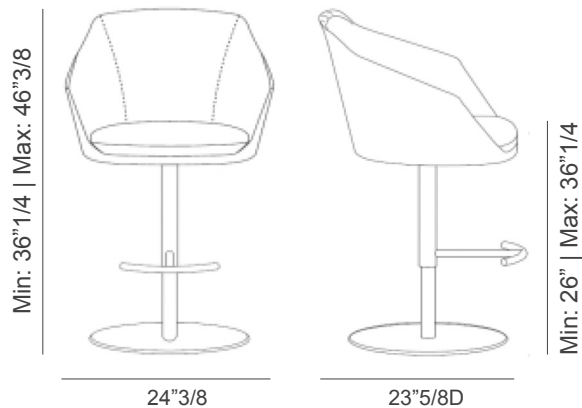

Edgar

Description

Swivel stool with adjustable height by the use of a small lever placed under the seat. Base and footrest in chromed/gold plated steel. Padded seat and backrest upholstered in fabric or leather. Embroidered Vismara "V" logo on the back of the backrest. Made in Italy.

Dimensions

24"3/8W x 23"5/8D

Height: Min. 36"1/4 | Max. 46"3/8

Seat Height: Min. 26" | Max. 36"1/4

* For more specifications, please refer to the "Finishes & Materials" PDF