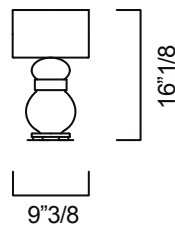

Medina

Design: Barovier & Toso

Description

A shapely collection with generous dimensions whose design recalls somehow Botero's drawings. The metal neck and the oversize shades are distinctive of the entire line. UL listed lighting.

Made in Italy.

Dimensions

A) Ø9"3/8 x 16"1/8H - Cod. 5685-00
1 E12 x 60W - Dimmable - Not included

B) Ø18"1/4 x 25"5/8H - Cod. 5686-00
1 E26 x 100W - Dimmable - Not included

A)

B)

Finishes and materials

Structure: Murano Venetian Crystal and Metal.
Shade: Cotton.