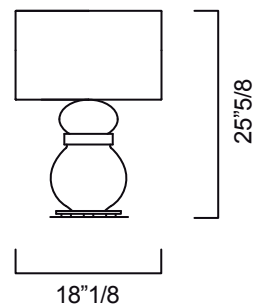

Made in Italy.

Dimensions

A) Ø9"3/8 x 16"1/8H - Cod. 5685-00
1 E12 x 60W - Dimmable - Not included

B) Ø18"1/4 x 25"5/8H - Cod. 5686-00
1 E26 x 100W - Dimmable - Not included

A)

B)

Finishes and materials

Structure: Murano Venetian Crystal and Metal.
Shade: Cotton.