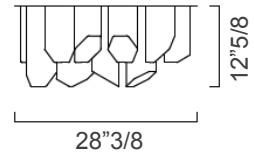

## *Description*

What happens if you take an idea from the sixties, geometrically compose it using precise mathematical calculations and then assemble it without following any rules? A fantasy world is created, which is a re-enactment of an old superhero film but can also be shaped in a universal order. This is how Trim was created: a collection of hexagonal tubes handcrafted with an “ice” technique, which is known since the Eighteenth century and is reminiscent of many famous Barovier&Toso creations. According to the creativity of the client, the shape of Trim can be customised during installation into a strict and conventional order or an untidy shape. In addition to the four different-sized ceiling light models, the collection also includes two suspended lights that have similar reflective shapes (see Related Products). Dimmable LED spotlights, supplied as standard, are inserted inside the thin ceiling structure or fitted onto the suspension plate; glass elements enclose them. The number of lights varies according to the size. UL listed. Made in Italy.

### Dimensions

- A) 7317: Ø17"3/8 x 9"3/8H
- B) 7318: Ø28"3/8 x 12"5/8H
- C) 7319: Ø39"3/8 x 14"1/8H
- D) 7320: Ø50"3/8 x 15"H

7317 (A)

7318 (B)