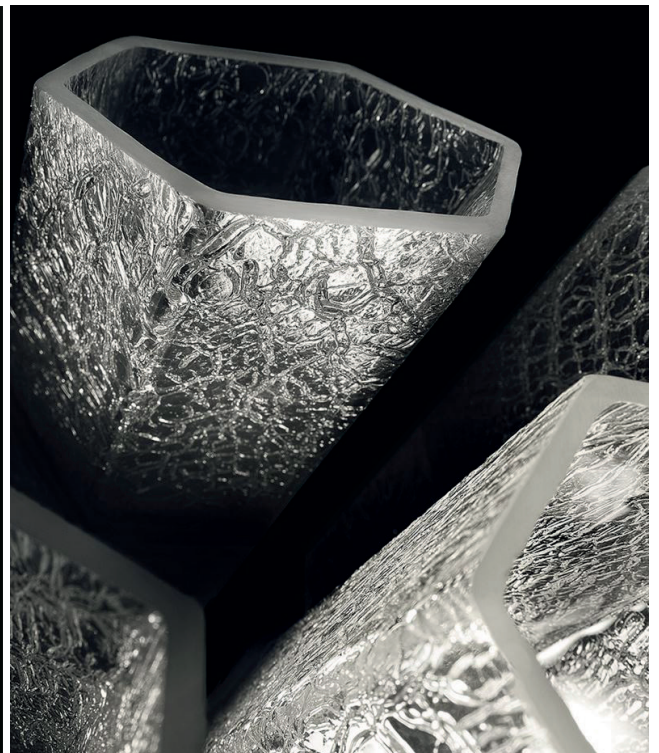

# Trim

*Design: Barovier&Toso*

## *Description*

What happens if you take an idea from the sixties, geometrically compose it using precise mathematical calculations and then assemble it without following any rules? A fantasy world is created, which is a re-enactment of an old superhero film but can also be shaped in a universal order. This is how Trim was created: a collection of hexagonal tubes handcrafted with an “ice” technique, which is known since the Eighteenth century and is reminiscent of many famous Barovier&Toso creations. According to the creativity of the client, the shape of Trim can be customised during installation into a strict and conventional order or an untidy shape. In addition to the four different-sized ceiling light models, the collection also includes two suspended lights that have similar reflective shapes (see Related Products). Dimmable LED spotlights, supplied as standard, are inserted inside the thin ceiling structure or fitted onto the suspension plate; glass elements enclose them. The number of lights varies according to the size. UL listed. Made in Italy.

### Finishes and materials

**Tubes:** Murano glass in Crystal (CC) color.  
**Plate:** Available in different metals.

**Trim can be shaped at will during installation.**