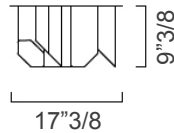

## *Description*

What happens if you take an idea from the sixties, geometrically compose it using precise mathematical calculations and then assemble it without following any rules? A fantasy world is created, which is a re-enactment of an old superhero film but can also be shaped in a universal order. This is how Trim was created: a collection of hexagonal tubes handcrafted with an “ice” technique, which is known since the Eighteenth century and is reminiscent of many famous Barovier&Toso creations. According to the creativity of the client, the shape of Trim can be customised during installation into a strict and conventional order or an untidy shape. In addition to the four different-sized ceiling light models, the collection also includes two suspended lights that have similar reflective shapes (see Related Products). Dimmable LED spotlights, supplied as standard, are inserted inside the thin ceiling structure or fitted onto the suspension plate; glass elements enclose them. The number of lights varies according to the size. UL listed. Made in Italy.

### Dimensions

- A) 7317: Ø17"3/8 x 9"3/8H
- B) 7318: Ø28"3/8 x 12"5/8H
- C) 7319: Ø39"3/8 x 14"1/8H
- D) 7320: Ø50"3/8 x 15"H

7317 (A)

7318 (B)