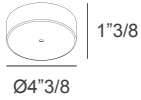

### *Dimensions*

**Large:** Ø15" x 22"3/8H

**Medium:** Ø9"7/8 x 15"H

**Mini:** Ø5"1/8 x 9"H

**Cable length:** 157"1/2

## Canopies

**Q) CANOPY TYPE A**

on-off / dimmable DALI  
Ø4"3/8 x 1"3/8H

**R) CANOPY TYPE A  
RECESSED**

Ø2"1/2

Ø2"1/2

(For more specifications, please refer to "Finishes & Materials")

---