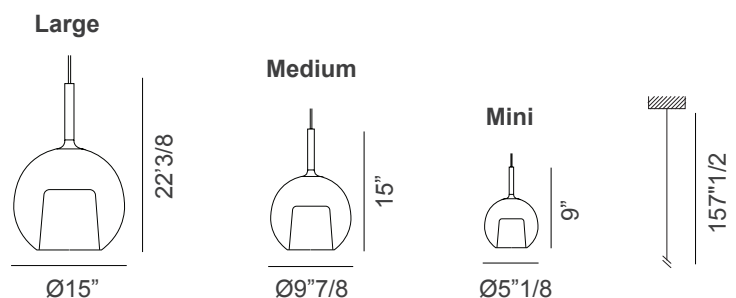

### *Description*

Suspension lamp with outer shade in transparent, bronze, gold, silver, rose gold, black, green or 4 ever mirrored glass. Inner shade is sandblasted.

**Large light source:** 1 x 60W - E26 LED.

**Medium light source:** 1 x 25W - E12 LED.

**Mini light source:** 1x 20W - G9 LED.

Bulb not included. Made in Italy.

### *Dimensions*

**Large:** Ø15" x 22"3/8H

**Medium:** Ø9"7/8 x 15"H

**Mini:** Ø5"1/8 x 9"H

**Cable length:** 157"1/2

## Canopies

**Q) CANOPY TYPE A**

on-off / dimmable DALI  
Ø4"3/8 x 1"3/8H

**R) CANOPY TYPE A  
RECESSED**

Ø2"1/2

Ø2"1/2

(For more specifications, please refer to "Finishes & Materials")

---