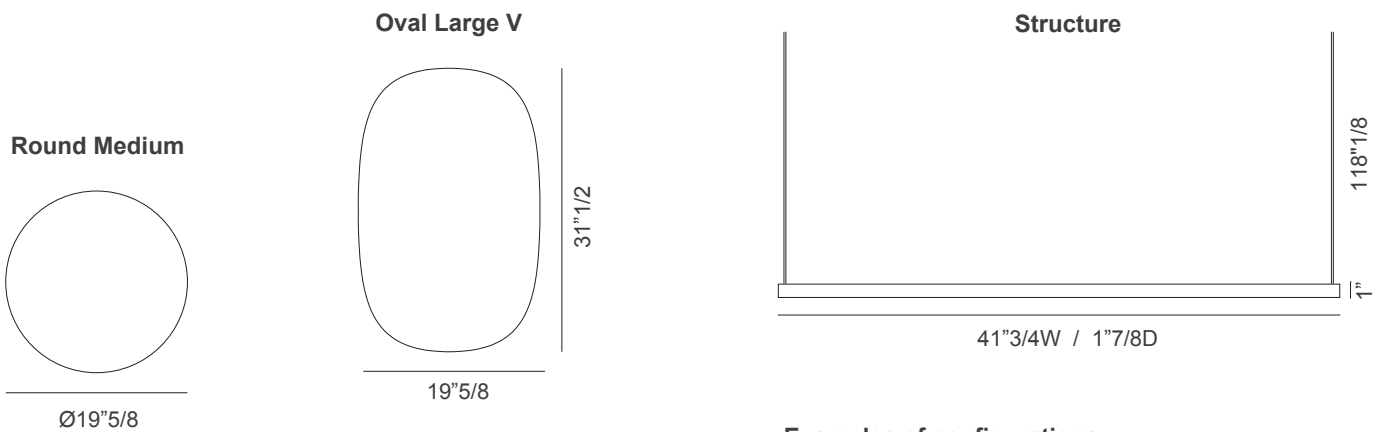

Dimensions

Structure

41"3/4W x 1"7/8D x 1"H

Panels

Round Medium: Ø19"5/8

Round Small: Ø14"1/8

Large Vertical: 19"5/8W x 31"1/2H

Oval Small: 14"1/8W x 23"5/8H

Examples of configurations

Round Small

$\text{Ø}14\frac{1}{8}$

Oval Small

$14\frac{1}{8}$

Double

Naked