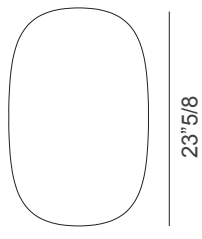

Dimensions

Structure

41"3/4W x 1"7/8D x 1"H

Panels

Round Medium: Ø19"5/8

Round Small: Ø14"1/8

Large Vertical: 19"5/8W x 31"1/2H

Oval Small: 14"1/8W x 23"5/8H

Examples of configurations

Round Small

$\text{Ø}14\frac{1}{8}$

Oval Small

$14\frac{1}{8}$

Double

Naked