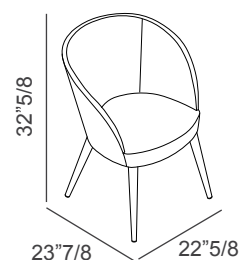

Armchair

Single-colored