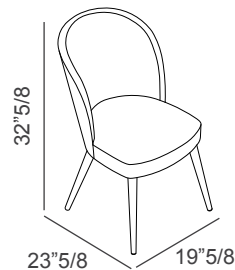

Chair

Single-colored