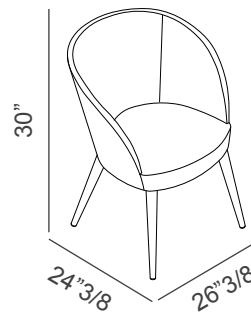

Evia

Design: Presotto Studio

Description

Lounge chair with multilayer backrest and frame with sloped edges and a strapped seat, covered with foam and upholstered in fabric or Leather.

Legs and structure in solid wood.
Also available in the dual color version with a contrasting rear backrest cover.
Non removable cover.
Made in Italy.

Dimensions

26"3/8W x 24"3/8D x 30"H

Single color

Dual color