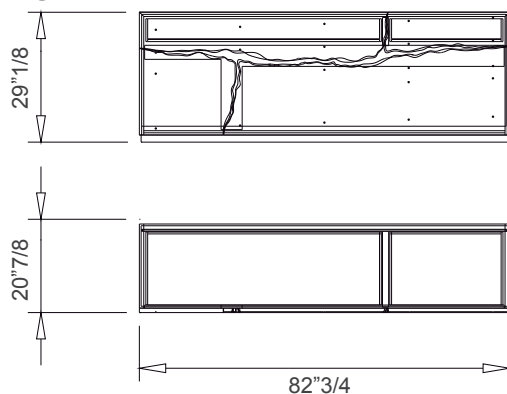

Impact

Design: Reflex

Description

Sideboard in shiny lacquered wood in latte or nero beluga color. Equipped with 2 drawers and 1 folding door with decoration in gold or in brass finish. The high version includes an extra door. Made in Italy.

Dimensions

High: 82"5/8W x 20"7/8D x 29"1/8H

Low: 102"3/8W x 19"5/8D x 20"7/8H

High

Low