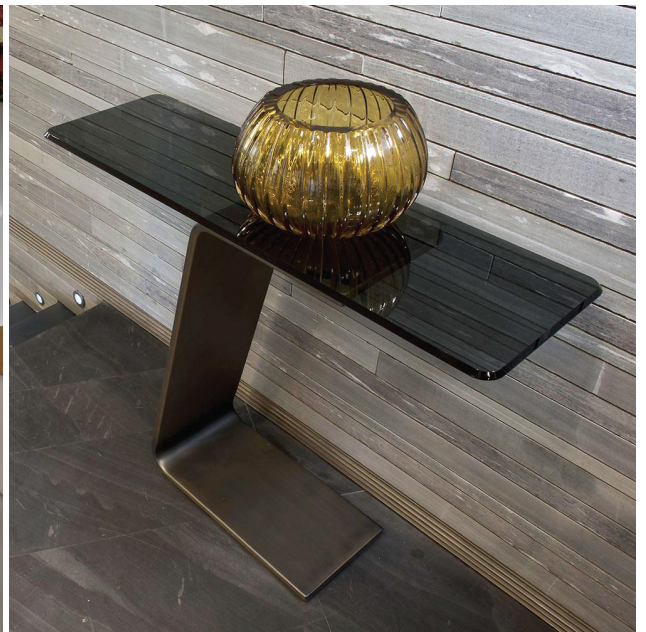

Oh

Design: Tulczinsky

Description

Console with base in 3/4" thick extra clear curved glass, available in bronze, brass, dark brass and titanium finish. Rectangular top in 1/2" thick smoked glass with 45° bevel or in Marmoreflex/Legnorefex with Wing edges. Made in Italy.

Dimensions

A: 39"3/8W x 11"7/8D x 30"H
B: 47"1/4W x 15"3/4D x 30"H