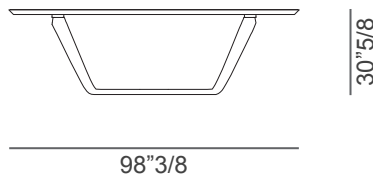

### Dimensions

- A: 98"3/8W x 47"1/4D x 30"5/8H
- B: 118"1/8W x 47"1/4D x 30"5/8H
- C: 78"3/4W x 47"1/4D x 30"5/8H
- D: 98"3/8W x 47"1/4D x 30"5/8H
- E: 118"1/8W x 47"1/4D x 30"5/8H

Bevelled Marble Glass  
or Wood Glass - 1"5/8 thick

### Rectangular Top

A

B

### Square-round Top

C

D

E