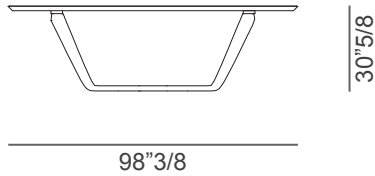

Segno

Dimensions

- A: 98"3/8W x 47"1/4D x 30"5/8H
- B: 118"1/8W x 47"1/4D x 30"5/8H
- C: 78"3/4W x 47"1/4D x 30"5/8H
- D: 98"3/8W x 47"1/4D x 30"5/8H
- E: 118"1/8W x 47"1/4D x 30"5/8H

Rectangular Top

A