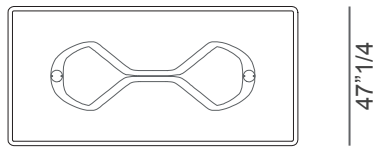

Segno

Dimensions

- A: 98"3/8W x 47"1/4D x 30"5/8H
- B: 118"1/8W x 47"1/4D x 30"5/8H
- C: 78"3/4W x 47"1/4D x 30"5/8H
- D: 98"3/8W x 47"1/4D x 30"5/8H
- E: 118"1/8W x 47"1/4D x 30"5/8H

Rectangular Top

A

B

Square-round Top

C

D

E