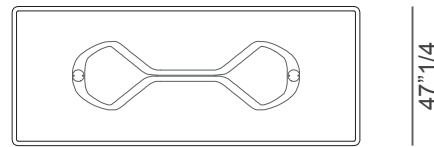

Segno

Dimensions

- A: 98"3/8W x 47"1/4D x 30"5/8H
- B: 118"1/8W x 47"1/4D x 30"5/8H
- C: 78"3/4W x 47"1/4D x 30"5/8H
- D: 98"3/8W x 47"1/4D x 30"5/8H
- E: 118"1/8W x 47"1/4D x 30"5/8H

Rectangular Top

A

B

Square-round Top

C

D

E