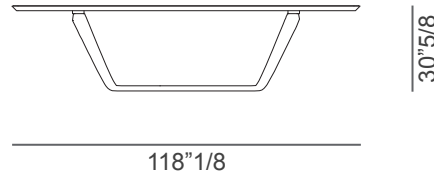

Segno

Dimensions

- A: 98"3/8W x 47"1/4D x 30"5/8H
- B: 118"1/8W x 47"1/4D x 30"5/8H
- C: 78"3/4W x 47"1/4D x 30"5/8H
- D: 98"3/8W x 47"1/4D x 30"5/8H
- E: 118"1/8W x 47"1/4D x 30"5/8H

Rectangular Top

A

B

Square-round Top

C

D

E