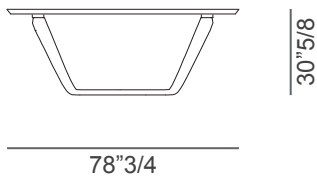

### Dimensions

- A: 98"3/8W x 47"1/4D x 30"5/8H
- B: 118"1/8W x 47"1/4D x 30"5/8H
- C: 78"3/4W x 47"1/4D x 30"5/8H
- D: 98"3/8W x 47"1/4D x 30"5/8H
- E: 118"1/8W x 47"1/4D x 30"5/8H

Bevelled Marble Glass  
or Wood Glass - 1"5/8 thick

### Rectangular Top

A

B

### Square-round Top

C

D

E