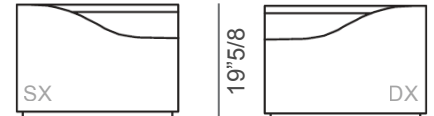

Segno

Design: Pininfarina

Description

Nightstand with wooden structure, in shiny lacquered or Canaletto Henné finish.
Equipped with one drawer with shaped front and open compartment. Made in Italy.

Dimensions

A: 27"1/2W x 17"D x 15"3/8H

B: 27"1/2W x 17"D x 19"5/8H

A

27"1/2

17"

B

27"1/2

17"