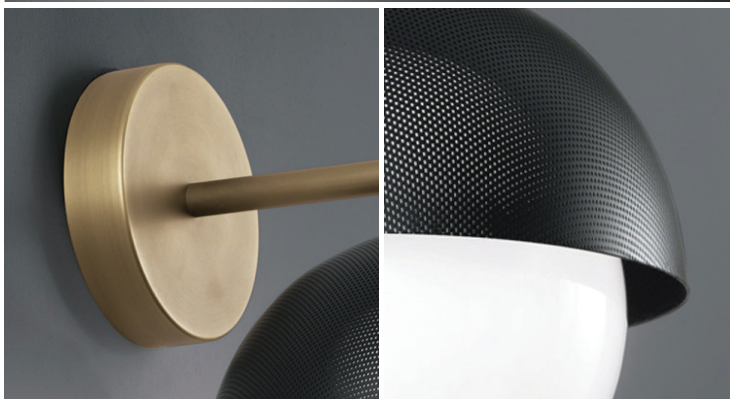

Urban

Design: Massimo Tonetto

Description

Wall lamp with diffused light. Light or dark burnished brass structure with matt gold or matt black perforated metal lampshade. White Murano blown glass diffuser.

Supply: Terminal block.

Light source: 1 X MAX 6W E14 LED 470lm 2800K - Dimmable. Bulbs are not included.

Made in Italy.

Dimensions

7"7/8W x 9"7/8D x 10"1/4H

Finishes and materials

Structure: Light or dark burnished brass.

Lampshade: Matt gold or matt black perforated metal.

Diffuser: White Murano blown glass.