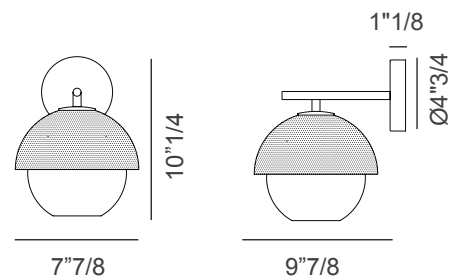

Urban

Design: Massimo Tonetto

Description

Wall lamp with diffused light. Light or dark burnished brass structure with matt gold or matt black perforated metal lampshade. White Murano blown glass diffuser.

Supply: Terminal block.

Light source: 1 X MAX 6W E14 LED 470lm 2800K - Dimmable. Bulbs are not included.

Made in Italy.

Dimensions

7"7/8W x 9"7/8D x 10"1/4H

Finishes and materials

Structure: Light or dark burnished brass.