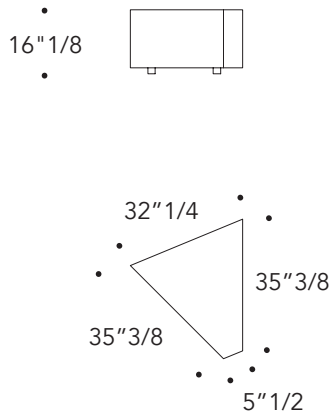

### Dimensions

**T:** 32"1/4 - 5"1/2W x 35"3/8D x 16"1/8H

**U:** 35"3/8W x 35"3/8D x 16"1/8H

**V:** 13"3/8W x 35"3/8D x 16"1/8H

**W:** 62"1/8W x 11"7/8D x 16"1/8H

**X90:** 35"3/8W x 35"3/8D x 16"1/8H

**X120:** 47"1/4W x 35"3/8D x 16"1/8H

T - Coffee table 45°

U - Coffee table

V - Insert table

W - Low table

X90 - with Drawer

Drawer:  
31"7/8W x 19"1/4D x 11"5/8H

X120 - with Drawer

Drawer:  
43"5/8W x 19"1/4D x 11"5/8H