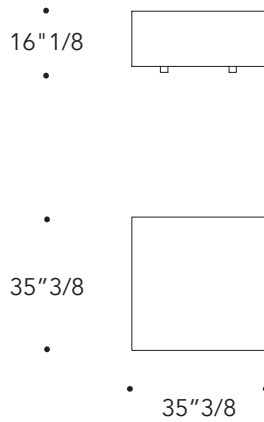

### Dimensions

**T:** 32"1/4 - 5"1/2W x 35"3/8D x 16"1/8H

**U:** 35"3/8W x 35"3/8D x 16"1/8H

**V:** 13"3/8W x 35"3/8D x 16"1/8H

**W:** 62"1/8W x 11"7/8D x 16"1/8H

**X90:** 35"3/8W x 35"3/8D x 16"1/8H

**X120:** 47"1/4W x 35"3/8D x 16"1/8H

T - Coffee table 45°

U - Coffee table

V - Insert table

W - Low table

X90 - with Drawer

Drawer:  
31"7/8W x 19"1/4D x 11"5/8H

X120 - with Drawer

Drawer:  
43"5/8W x 19"1/4D x 11"5/8H