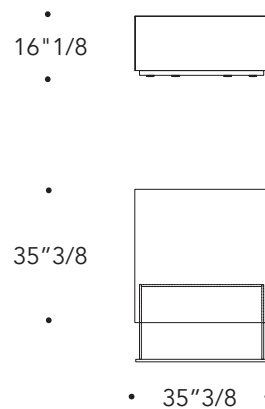

### Dimensions

**T:** 32"1/4 - 5"1/2W x 35"3/8D x 16"1/8H

**U:** 35"3/8W x 35"3/8D x 16"1/8H

**V:** 13"3/8W x 35"3/8D x 16"1/8H

**W:** 62"1/8W x 11"7/8D x 16"1/8H

**X90:** 35"3/8W x 35"3/8D x 16"1/8H

**X120:** 47"1/4W x 35"3/8D x 16"1/8H

T - Coffee table 45°

U - Coffee table

V - Insert table

W - Low table

X90 - with Drawer

Drawer:  
31"7/8W x 19"1/4D x 11"5/8H

X120 - with Drawer

Drawer:  
43"5/8W x 19"1/4D x 11"5/8H