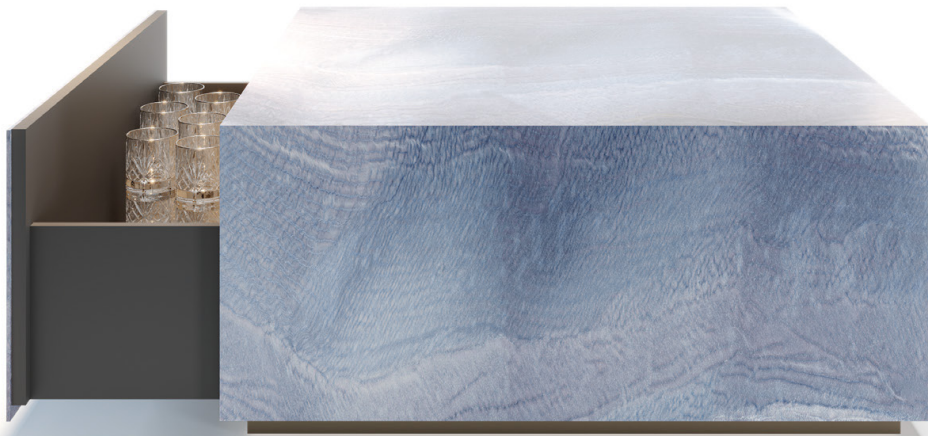

# Adone

*Design: Emanuele Missaglia*

## *Description*

Coffee and/or sofa-insert tables with internal wooden structure and external cover in leather or in Marble glass or Wood glass. Made in Italy.