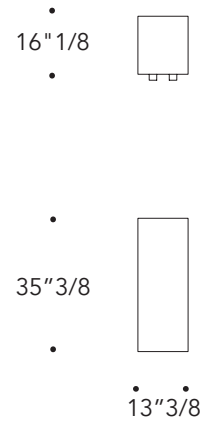

### Dimensions

**T:** 32"1/4 - 5"1/2W x 35"3/8D x 16"1/8H

**U:** 35"3/8W x 35"3/8D x 16"1/8H

**V:** 13"3/8W x 35"3/8D x 16"1/8H

**W:** 62"1/8W x 11"7/8D x 16"1/8H

**X90:** 35"3/8W x 35"3/8D x 16"1/8H

**X120:** 47"1/4W x 35"3/8D x 16"1/8H

T - Coffee table 45°

U - Coffee table

V - Insert table

W - Low table

X90 - with Drawer

Drawer:  
31"7/8W x 19"1/4D x 11"5/8H

X120 - with Drawer

Drawer:  
43"5/8W x 19"1/4D x 11"5/8H