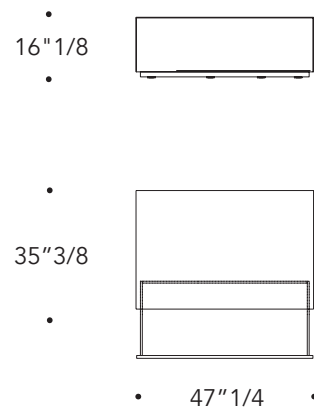

### Dimensions

**T:** 32"1/4 - 5"1/2W x 35"3/8D x 16"1/8H

**U:** 35"3/8W x 35"3/8D x 16"1/8H

**V:** 13"3/8W x 35"3/8D x 16"1/8H

**W:** 62"1/8W x 11"7/8D x 16"1/8H

**X90:** 35"3/8W x 35"3/8D x 16"1/8H

**X120:** 47"1/4W x 35"3/8D x 16"1/8H

T - Coffee table 45°

U - Coffee table

V - Insert table

W - Low table

X90 - with Drawer

Drawer:  
31"7/8W x 19"1/4D x 11"5/8H

X120 - with Drawer

Drawer:  
43"5/8W x 19"1/4D x 11"5/8H