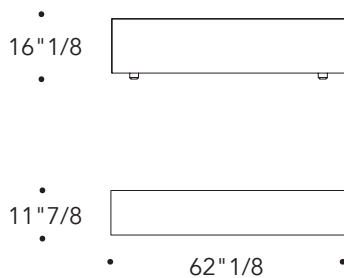

### Dimensions

**T:** 32"1/4 - 5"1/2W x 35"3/8D x 16"1/8H

**U:** 35"3/8W x 35"3/8D x 16"1/8H

**V:** 13"3/8W x 35"3/8D x 16"1/8H

**W:** 62"1/8W x 11"7/8D x 16"1/8H

**X90:** 35"3/8W x 35"3/8D x 16"1/8H

**X120:** 47"1/4W x 35"3/8D x 16"1/8H

T - Coffee table 45°

U - Coffee table

V - Insert table

W - Low table

X90 - with Drawer

Drawer:  
31"7/8W x 19"1/4D x 11"5/8H

X120 - with Drawer

Drawer:  
43"5/8W x 19"1/4D x 11"5/8H