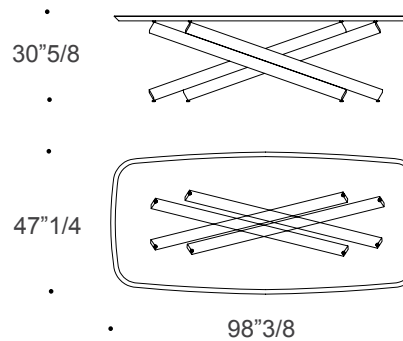

Mikado Steel

Dimensions

Rectangular

A: 78"3/4W x 39"3/8D x 30"5/8H

B: 98"3/8W x 47"1/4D x 30"5/8H

C: 118"1/8W x 47"1/4D x 30"5/8H

Square-round

D: 78"3/4W x 39"3/8D x 30"5/8H

E: 98"3/8W x 47"1/4D x 30"5/8H

F: 118"1/8W x 47"1/4D x 30"5/8H

A

B

C

D

E

F