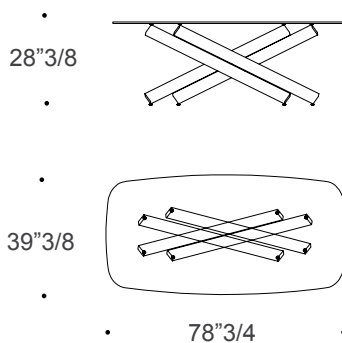

Mikado Steel

Dimensions

Rectangular

A: 70"7/8W x 39"3/8D x 28"3/8H

B: 78"3/4W x 39"3/8D x 28"3/8H

C: 98"3/8W x 47"1/4D x 28"3/8H

D: 118"1/8W x 47"1/4D x 28"3/8H

Square-round

E: 78"3/4W x 39"3/8D x 28"3/8H

F: 98"3/8W x 47"1/4D x 28"3/8H

G: 118"1/8W x 47"1/4D x 28"3/8H

A

B

C

D

E

F

G