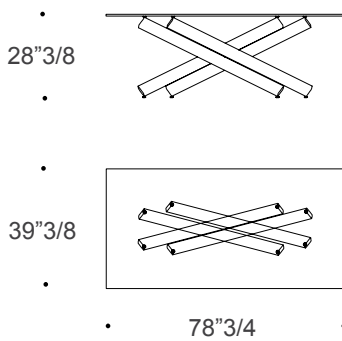

Mikado Steel

Dimensions

Rectangular

A: 70"7/8W x 39"3/8D x 28"3/8H

B: 78"3/4W x 39"3/8D x 28"3/8H

C: 98"3/8W x 47"1/4D x 28"3/8H

D: 118"1/8W x 47"1/4D x 28"3/8H

Square-round

E: 78"3/4W x 39"3/8D x 28"3/8H

F: 98"3/8W x 47"1/4D x 28"3/8H

G: 118"1/8W x 47"1/4D x 28"3/8H

A

B

C

D

E

F

G