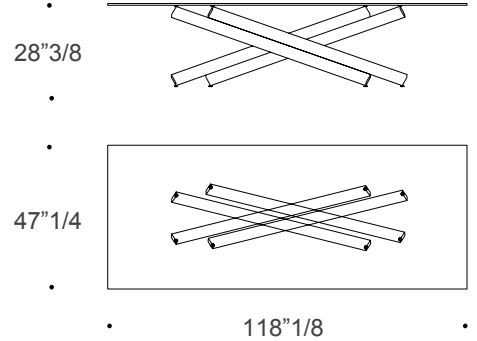

Mikado Steel

Dimensions

Rectangular

A: 70"7/8W x 39"3/8D x 28"3/8H

B: 78"3/4W x 39"3/8D x 28"3/8H

C: 98"3/8W x 47"1/4D x 28"3/8H

D: 118"1/8W x 47"1/4D x 28"3/8H

Square-round

E: 78"3/4W x 39"3/8D x 28"3/8H

F: 98"3/8W x 47"1/4D x 28"3/8H

G: 118"1/8W x 47"1/4D x 28"3/8H

A

B

C

D

E

F

G