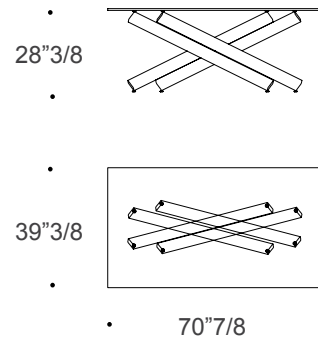

GLASS, MARBLE GLASS AND WOOD GLASS TOP

5/8" thick transparent glass
Polished edges
1/2" thick smoked glass

1/2" thick Marble Glass or
Wood Glass with wing edge

Mikado Steel

Dimensions

Rectangular

A: 70"7/8W x 39"3/8D x 28"3/8H

B: 78"3/4W x 39"3/8D x 28"3/8H

C: 98"3/8W x 47"1/4D x 28"3/8H

D: 118"1/8W x 47"1/4D x 28"3/8H

Square-round

E: 78"3/4W x 39"3/8D x 28"3/8H

F: 98"3/8W x 47"1/4D x 28"3/8H

G: 118"1/8W x 47"1/4D x 28"3/8H

A