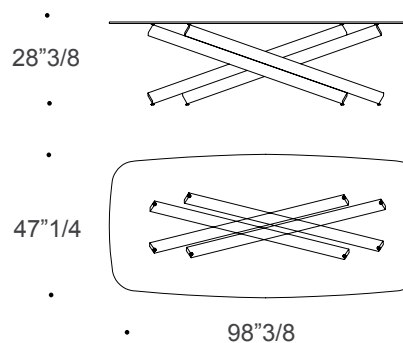

Mikado Steel

Dimensions

Rectangular

A: 70"7/8W x 39"3/8D x 28"3/8H

B: 78"3/4W x 39"3/8D x 28"3/8H

C: 98"3/8W x 47"1/4D x 28"3/8H

D: 118"1/8W x 47"1/4D x 28"3/8H

Square-round

E: 78"3/4W x 39"3/8D x 28"3/8H

F: 98"3/8W x 47"1/4D x 28"3/8H

G: 118"1/8W x 47"1/4D x 28"3/8H

A

B

C

D

E

F

G