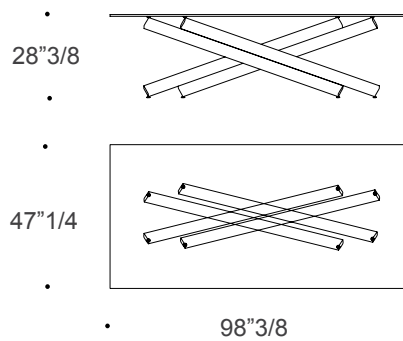

Mikado Steel

Dimensions

Rectangular

A: 70"7/8W x 39"3/8D x 28"3/8H

B: 78"3/4W x 39"3/8D x 28"3/8H

C: 98"3/8W x 47"1/4D x 28"3/8H

D: 118"1/8W x 47"1/4D x 28"3/8H

Square-round

E: 78"3/4W x 39"3/8D x 28"3/8H

F: 98"3/8W x 47"1/4D x 28"3/8H

G: 118"1/8W x 47"1/4D x 28"3/8H

A

B

C

D

E

F

G