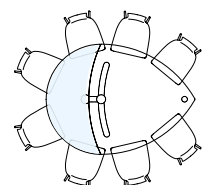

Policleto

Design: Arnaldo Gamba e Leila Guerra

Description

Extendable dining table with 5/8" thick shaped tempered glass top with polished edges. Round section legs Ø2"3/4 in brushed stainless steel. Made in Italy.

Dimensions

A: 47"5/8 - 65"3/8W x 47"5/8D x 29"1/2H

B: 51"1/8 - 72"W x 53"1/8D x 29"1/2H

A

Closed - 3 seats
47"5/8 x 47"5/8 x 29"1/2

Open - 6 seats
65"3/8 x 47"5/8 x 29"1/2

B

Closed - 5 seats
51"1/8 x 53"1/8 x 29"1/2

Open - 8 seats
72" x 53"1/8 x 29"1/2