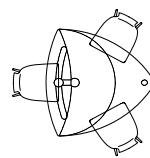

Policleto

Design: Arnaldo Gamba e Leila Guerra

Description

Extendable dining table with 5/8" thick shaped tempered glass top with polished edges. Round section legs Ø2"3/4 in brushed stainless steel. Made in Italy.

Dimensions

A: 47"5/8 - 65"3/8W x 47"5/8D x 29"1/2H

B: 51"1/8 - 72"W x 53"1/8D x 29"1/2H

A

Closed - 3 seats
47"5/8 x 47"5/8 x 29"1/2

Open - 6 seats
65"3/8 x 47"5/8 x 29"1/2

B

Closed - 5 seats
51"1/8 x 53"1/8 x 29"1/2