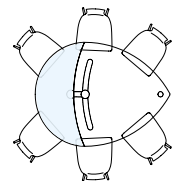

Dimensions

A: 47"5/8 - 65"3/8W x 47"5/8D x 29"1/2H

B: 51"1/8 - 72"W x 53"1/8D x 29"1/2H

A

Closed - 3 seats
47"5/8 x 47"5/8 x 29"1/2

Open - 6 seats
65"3/8 x 47"5/8 x 29"1/2

B

Closed - 5 seats
51"1/8 x 53"1/8 x 29"1/2

Open - 8 seats
72" x 53"1/8 x 29"1/2