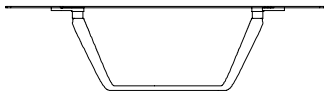

### Dimensions

#### Barrel shape

**C:** 76"3/8 - 115"3/4W x 43"1/4D x 30"5/8H

**D:** 84"1/4 - 123"5/8W x 43"1/4D x 30"5/8H

TOP IN GLASS

5/8" thick  
Polished edges

**A**

30"5/8

115"3/4

39"3/8

19"5/8

76"3/8

19"5/8

**B**

30"5/8

123"5/8

39"3/8

19"5/8

84"1/4

19"5/8

**C**

30"5/8

115"3/4

43"1/4

19"5/8