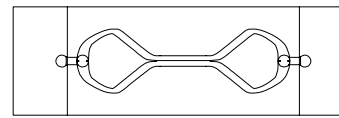

### Dimensions

#### Rectangular

**A:** 76"3/8 - 115"3/4W x 39"3/8D x 30"5/8H

**B:** 84"1/4 - 123"5/8W x 39"3/8D x 30"5/8H

#### Barrel shape

**C:** 76"3/8 - 115"3/4W x 43"1/4D x 30"5/8H

**D:** 84"1/4 - 123"5/8W x 43"1/4D x 30"5/8H

TOP IN GLASS

5/8" thick  
Polished edges

**A**

30"5/8

115"3/4

39"3/8

19"5/8

76"3/8

19"5/8

**B**

30"5/8

123"5/8

39"3/8