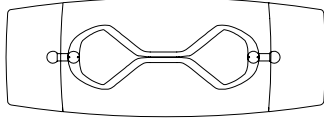

#### Barrel shape

**C:** 76"3/8 - 115"3/4W x 43"1/4D x 30"5/8H

**D:** 84"1/4 - 123"5/8W x 43"1/4D x 30"5/8H

TOP IN GLASS

5/8" thick  
Polished edges

**A**

30"5/8

115"3/4

39"3/8

19"5/8

76"3/8

19"5/8

**B**

30"5/8

123"5/8

39"3/8

19"5/8

84"1/4

19"5/8

**C**

30"5/8

115"3/4

43"1/4

19"5/8

76"3/8

19"5/8

**D**

30"5/8

123"5/8

43"1/4

19"5/8

84"1/4