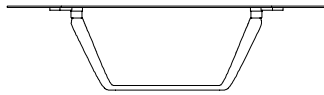

### Dimensions

#### Rectangular

**A:** 76"3/8 - 115"3/4W x 39"3/8D x 30"5/8H

**B:** 84"1/4 - 123"5/8W x 39"3/8D x 30"5/8H

#### Barrel shape

**C:** 76"3/8 - 115"3/4W x 43"1/4D x 30"5/8H

**D:** 84"1/4 - 123"5/8W x 43"1/4D x 30"5/8H

TOP IN GLASS

5/8" thick  
Polished edges

**A**

30"5/8

115"3/4

39"3/8

19"5/8

76"3/8

19"5/8

**B**

30"5/8

123"5/8

39"3/8