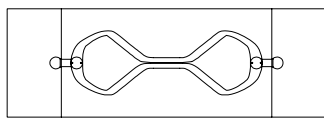

### Dimensions

#### Rectangular

**A:** 76"3/8 - 115"3/4W x 39"3/8D x 30"5/8H

**B:** 84"1/4 - 123"5/8W x 39"3/8D x 30"5/8H

#### Barrel shape

**C:** 76"3/8 - 115"3/4W x 43"1/4D x 30"5/8H

**D:** 84"1/4 - 123"5/8W x 43"1/4D x 30"5/8H

TOP IN GLASS

5/8" thick  
Polished edges

**A**

30"5/8

115"3/4

39"3/8

19"5/8

76"3/8

19"5/8

**B**

30"5/8

123"5/8

39"3/8