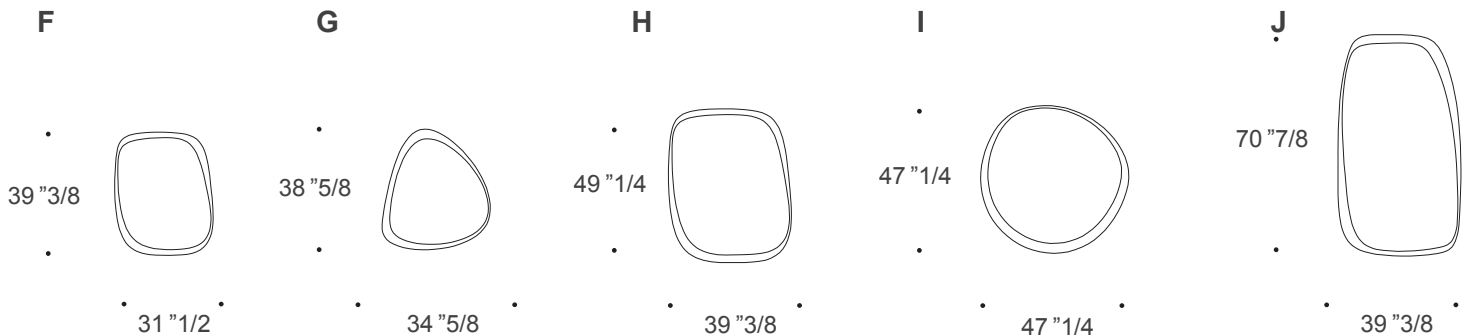

Seventy

Design: Reflex

Description

Collection of shaped mirrors in extra clear-glass. Available in 1/8" thick with irregular shape and regular bevel and in 1/4" thick with irregular shape and bevel. 1/8" thick panels in Marmoreflex/Legnoreflex with polished edges are also available to make compositions with the mirrors. Made in Italy.

Seventy

Dimensions

A: 13"3/4W x 13"3/4H
B: 23"5/8W x 23"5/8H
C: 23"5/8W x 31"1/2H
D: 34"5/8W x 38"5/8H
E: 47"1/4W x 47"1/4H

F: 31"1/2W x 39"3/8H
G: 34"5/8W x 38"5/8H
H: 39"3/8W x 49"1/4H
I: 47"1/4W x 47"1/4H
J: 39"3/8W x 70"7/8H

1/8" thick *regular bevel*

1/4" thick *irregular bevel*

Panels in **MARMOREFLEX**
LEGNOREFLEX