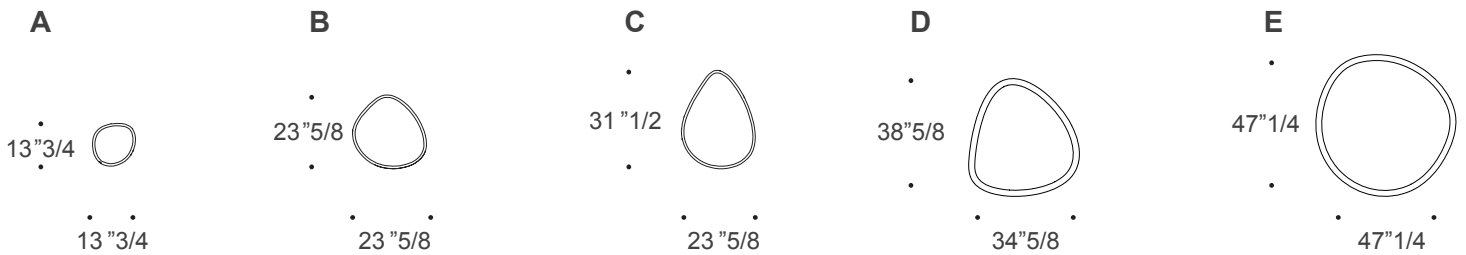

Seventy

Design: Reflex

Description

Collection of shaped mirrors in extra clear-glass. Available in 1/8" thick with irregular shape and regular bevel and in 1/4" thick with irregular shape and bevel. 1/8" thick panels in Marmoreflex/Legnoreflex with polished edges are also available to make compositions with the mirrors. Made in Italy.

Seventy

Dimensions

A: 13"3/4W x 13"3/4H
B: 23"5/8W x 23"5/8H
C: 23"5/8W x 31"1/2H
D: 34"5/8W x 38"5/8H
E: 47"1/4W x 47"1/4H

F: 31"1/2W x 39"3/8H
G: 34"5/8W x 38"5/8H
H: 39"3/8W x 49"1/4H
I: 47"1/4W x 47"1/4H
J: 39"3/8W x 70"7/8H

1/8" thick *regular bevel*

1/4" thick *irregular bevel*

Panels in **MARMOREFLEX**
LEGNOREFLEX