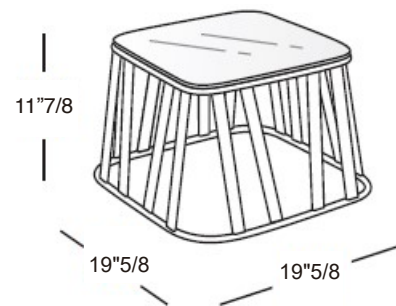

Hampton Graphics

Design: GianVittorio Plazzogna, Roberto Papparotto

Description

Squared or rectangular coffee table with aluminum frame powder treated with glass or HPL compact top.

Dimensions:

Hamptons Graphics 9735: 31"7/8W x 31"7/8D x 11"7/8H

Hamptons Graphics 9736: 51"1/8W x 31"7/8D x 11"7/8H

Hamptons Graphics 9739: 19"5/8W x 19"5/8D x 11"7/8H

Finishes and materials

Frame: Aluminum.

Top: Glass or HPL compact top.