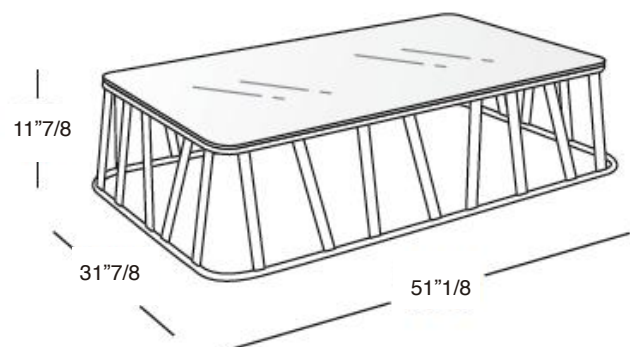

Hampton Graphics

Design: GianVittorio Plazzogna, Roberto Papparotto

Description

Squared or rectangular coffee table with aluminum frame powder treated with glass or HPL compact top.

Dimensions:

Hamptons Graphics 9735: 31"7/8W x 31"7/8D x 11"7/8H

Hamptons Graphics 9736: 51"1/8W x 31"7/8D x 11"7/8H

Hamptons Graphics 9739: 19"5/8W x 19"5/8D x 11"7/8H

Finishes and materials

Frame: Aluminum.

Top: Glass or HPL compact top.