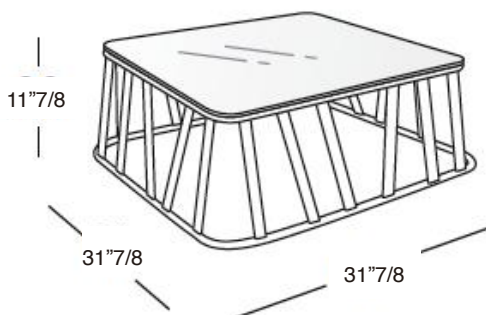

Hampton Graphics

Design: GianVittorio Plazzogna, Roberto Papparotto

Description

Squared or rectangular coffee table with aluminum frame powder treated with glass or HPL compact top.

Dimensions:

Hamptons Graphics 9735: 31"7/8W x 31"7/8D x 11"7/8H

Hamptons Graphics 9736: 51"1/8W x 31"7/8D x 11"7/8H

Hamptons Graphics 9739: 19"5/8W x 19"5/8D x 11"7/8H

Finishes and materials

Frame: Aluminum.

Top: Glass or HPL compact top.