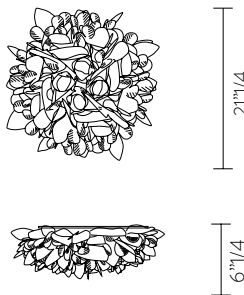

Finishes and materials

Diffuser: Opalflex®

 FOLIAGE

(For more specifications, please refer to "Finishes & Materials")

Veli Foliage

A: FOLIAGE MINI

B: FOLIAGE MEDIUM

C: FOLIAGE LARGE

Dimensions

A: Ø14"1/8 x 5"1/8D

B: Ø21"1/4 x 6"1/4D

C: Ø29"1/2 x 8"5/8D

Light source:

A: 2 X E12 - 12W LED Filament - Dimmable

B: 2 X E26 - 12W LED Filament - Dimmable

C: 3 X E26 - 26W LED Filament - Dimmable

A:

B:

C:

VELI FOLIAGE COLLECTION

NOTE: 19ft (aprox.) cable kit must be ordered with lamp purchase. Multiple installation kit on request.

(For more specifications, please refer to "Finishes & Materials")