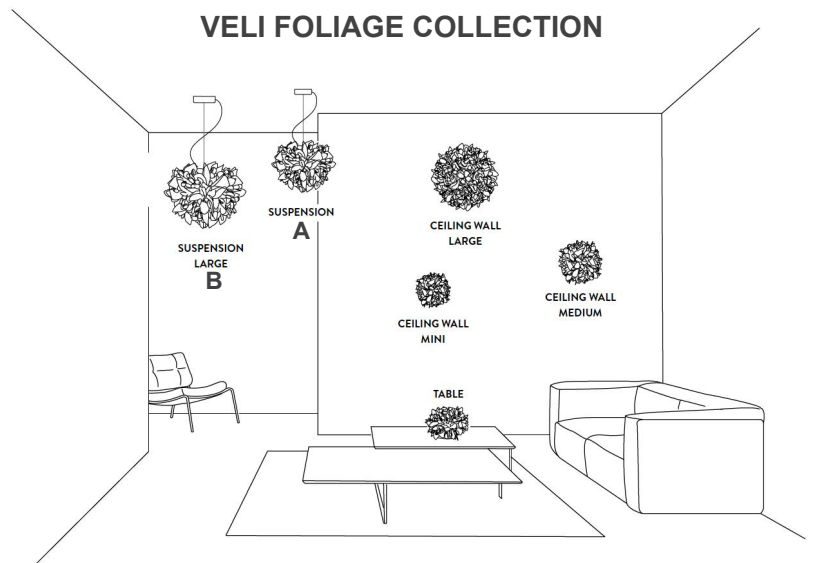

Veli Foliage

Design: Adriano Rachele

Description

In a time where in the middle of this frenetic life, getting in touch with nature is a luxury, Veli Foliage Ceiling/Wall Lamp brings something fresh to domestic spaces. Over 268 handcrafted bends and folds make up every piece in the collection; Foliage is a union of Veli's soft, sartorial features and the perfection of the natural world.

Dimensions

A: Ø14"1/8 x 5"1/8D

B: Ø21"1/4 x 6"1/4D

C: Ø29"1/2 x 8"5/8D

Light source:

A: 2 X E12 - 12W LED Filament - Dimmable

B: 2 X E26 - 12W LED Filament - Dimmable

C: 3 X E26 - 26W LED Filament - Dimmable

A:

B:

C:

VELI FOLIAGE COLLECTION

NOTE: 19ft (aprox.) cable kit must be ordered with lamp purchase. Multiple installation kit on request.

(For more specifications, please refer to "Finishes & Materials")