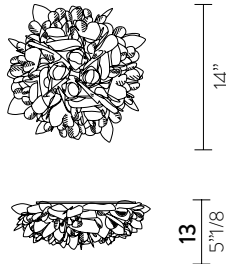

Veli Foliage

A: FOLIAGE MINI