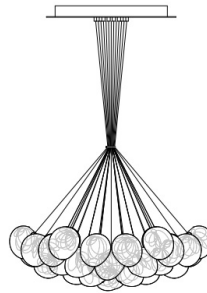

118

Description

Suspension lamp with a coaxial cable suspension system in a cluster configuration. The cluster arrangement suspends the pendants from coaxial cables to compose hexagonal configurations. Different configurations are available with 37 or 61 hand-blown glass pendants. Lamps and power supplies are included.

Each pendant comes with coaxial cable, adjustable up to 472"3/8. Longest length is determined by client, Bocci fabricates all lengths between these measurements. Specified longest length is from the underside of the canopy to the underside of the pendant. There may be variance of $\pm 1/8$ " on specified longest length. Up-charge applies for cable lengths over 118"1/8.

118

Dimensions

118.37) $\pm \text{Ø}37'' \times 118''1/8\text{H}$

118.61) $\pm \text{Ø}40''1/2 \times 118''1/8\text{H}$

Pendant: $\pm \text{Ø}5''1/2 - 6''1/4$

$\pm \text{Ø}5''1/2 - 6''1/4$

Length Measuring Guide

118.37
thirty seven pendants

$\text{Ø}23''5/8$

$\pm \text{Ø}37''3/8$

118.61
sixty one pendants

$\text{Ø}27''7/8$

$\pm \text{Ø}40''1/2$

Minimums drop length for each cluster:

- 118.37: 43''1/4
- 118.61: 55''1/8