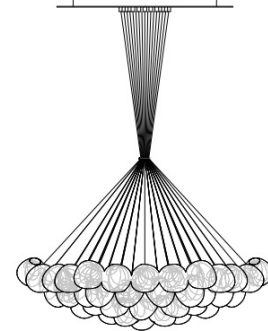

The undulating interior layer of each 118 carries the ghost of the steel cage used in its formation. Air blown into its core pushes the molten glass into the recesses of the cage. Gravity and heat coax these unpredictable, multifarious tendrils to elongate, following the initial shape the steel has set for it. That cage, sheared off in a final step, is cleaned and used to seed another 118.

118

Dimensions

118.37) $\pm \text{Ø}37'' \times 118''1/8\text{H}$

118.61) $\pm \text{Ø}40''1/2 \times 118''1/8\text{H}$

Pendant: $\pm \text{Ø}5''1/2 - 6''1/4$

$\pm \text{Ø}5''1/2 - 6''1/4$

Length Measuring Guide

118.37
thirty seven pendants

$\text{Ø}23''5/8$

$\pm \text{Ø}37''3/8$

118.61
sixty one pendants

$\text{Ø}27''7/8$

$\pm \text{Ø}40''1/2$

Minimums drop length for each cluster:

- 118.37: 43''1/4
- 118.61: 55''1/8

Longest length

Measure from underside of the pendant
Up to 118''1/8 standard
Up to 472''3/8 additional

Specifications:

Mounting: Ceiling mounted.

Glass Color: White.

Lamp: 1W LED, 2700K, 100lm.

Coaxial Length: Adjustable up to 472''3/8 max.