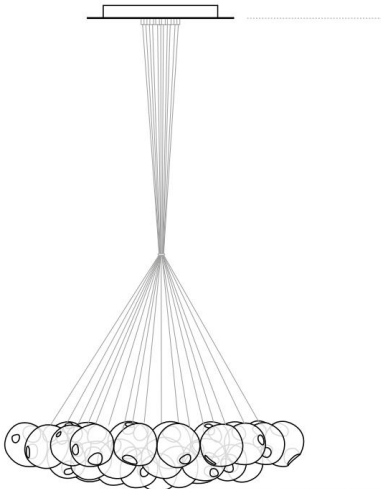

118

Description

Suspension lamp with a coaxial cable suspension system in a cluster configuration. The cluster arrangement suspends the pendants from coaxial cables to compose hexagonal configurations. Different configurations are available with 37 or 61 hand-blown glass pendants. Lamps and power supplies are included.

118

Dimensions

118.37) $\pm \text{Ø}37'' \times 118''1/8\text{H}$

118.61) $\pm \text{Ø}40''1/2 \times 118''1/8\text{H}$

Pendant: $\pm \text{Ø}5''1/2 - 6''1/4$

$\pm \text{Ø}5''1/2 - 6''1/4$

Length Measuring Guide

118.37
thirty seven pendants

$\text{Ø}23''5/8$

$\pm \text{Ø}37''3/8$

118.61
sixty one pendants

$\text{Ø}27''7/8$

$\pm \text{Ø}40''1/2$

Minimums drop length for each cluster:

- 118.37: 43''1/4
- 118.61: 55''1/8

Longest length

Measure from underside of the pendant
Up to 118''1/8 standard
Up to 472''3/8 additional

Specifications:

Mounting: Ceiling mounted.

Glass Color: White.

Lamp: 1W LED, 2700K, 100lm.

Coaxial Length: Adjustable up to 472''3/8 max.