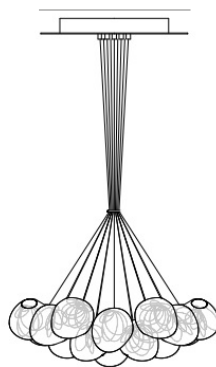

118

Description

These refined suspension lamp models from the exclusive 118 collection is composed of 13 or 19 glass pendants that attach to a single cluster canopy, using a fixed length connector. The cluster arrangement suspends the pendants from coaxial cables to compose hexagonal configurations. Longest lengths are determined by client. The specified longest length is measured from the underside of the canopy to the underside of the pendant. Up-charge applies for cable lengths over 118"1/8. Lamps and power supplies are included.

Designed by Bocci.

Finishes & Materials

Pendant: Hand-blown glass.
Coaxial Cable: Braided metal.
Canopy: Steel.

Dimensions

Pendant: $\pm \text{Ø}5"1/8 - \text{Ø}5"3/4$

118.13) $\pm \text{Ø}28"3/8 \times 118"1/8\text{H}$

118.19) $\pm \text{Ø}28"3/8 \times 118"1/8\text{H}$

Pendant

$\pm \text{Ø}5"1/8 - \text{Ø}5"3/4$

13 Pendants

$\text{Ø}15"3/4$

$\pm \text{Ø}28"3/8$

19 Pendants

$\text{Ø}19"3/4$

$\pm \text{Ø}28"3/8$

Length Measuring Guide

Minimum drop length for each cluster:
- 31"1/2

Cluster ring is approximately 1/3 of the way up from the overall length.

Longest length

Measure from underside of the pendant:
- Up to 118"1/8 standard
- Up to 472"3/8 additional