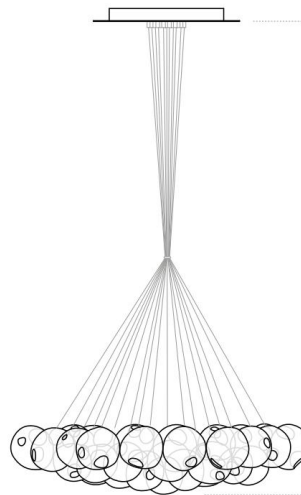

118

Description

These refined suspension lamp models from the exclusive 118 collection is composed of 13 or 19 glass pendants that attach to a single cluster canopy, using a fixed length connector. The cluster arrangement suspends the pendants from coaxial cables to compose hexagonal configurations. Longest lengths are determined by client. The specified longest length is measured from the underside of the canopy to the underside of the pendant. Up-charge applies for cable lengths over 118"1/8. Lamps and power supplies are included.

Designed by Bocci.

Finishes & Materials

Pendant: Hand-blown glass.
Coaxial Cable: Braided metal.
Canopy: Steel.

Dimensions

Pendant: $\pm \text{Ø}5"1/8 - \text{Ø}5"3/4$

118.13) $\pm \text{Ø}28"3/8 \times 118"1/8\text{H}$

118.19) $\pm \text{Ø}28"3/8 \times 118"1/8\text{H}$

Pendant

$\pm \text{Ø}5"1/8 - \text{Ø}5"3/4$

13 Pendants

$\text{Ø}15"3/4$

$\pm \text{Ø}28"3/8$

19 Pendants

$\text{Ø}19"3/4$

$\pm \text{Ø}28"3/8$

Length Measuring Guide

Minimum drop length for each cluster:
- 31"1/2

Cluster ring is approximately 1/3 of the way up from the overall length.

Longest length

Measure from underside of the pendant:
- Up to 118"1/8 standard
- Up to 472"3/8 additional