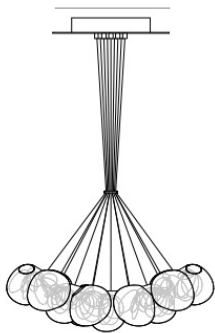

118

Description

These refined suspension lamp models from the exclusive 118 collection is composed of 13 or 19 glass pendants that attach to a single cluster canopy, using a fixed length connector. The cluster arrangement suspends the pendants from coaxial cables to compose hexagonal configurations. Longest lengths are determined by client. The specified longest length is measured from the underside of the canopy to the underside of the pendant. Up-charge applies for cable lengths over 118"1/8. Lamps and power supplies are included.

Designed by Bocci.

Finishes & Materials

Pendant: Hand-blown glass.
Coaxial Cable: Braided metal.
Canopy: Steel.

Dimensions

Pendant: $\pm \text{Ø}5"1/8 - \text{Ø}5"3/4$

118.13) $\pm \text{Ø}28"3/8 \times 118"1/8\text{H}$

118.19) $\pm \text{Ø}28"3/8 \times 118"1/8\text{H}$

Pendant

$\pm \text{Ø}5"1/8 - \text{Ø}5"3/4$

13 Pendants

$\text{Ø}15"3/4$

$\pm \text{Ø}28"3/8$

19 Pendants

$\text{Ø}19"3/4$

$\pm \text{Ø}28"3/8$

Length Measuring Guide

Minimum drop length for each cluster:
- 31"1/2

Cluster ring is approximately 1/3 of the way up from the overall length.

Longest length

Measure from underside of the pendant:
- Up to 118"1/8 standard
- Up to 472"3/8 additional