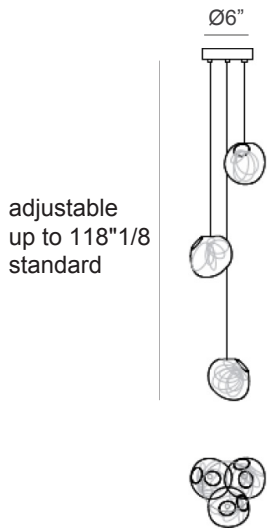

Dimensions

Pendant: $\pm \text{Ø}5\frac{1}{8}$ - $\text{Ø}5\frac{3}{4}$

3 Pendants: $\text{Ø}6$ " x $118\frac{1}{8}$ H - 118.3

5 Pendants: $\text{Ø}8$ " x $118\frac{1}{8}$ H - 118.5

7 Pendants: $\text{Ø}8$ " x $118\frac{1}{8}$ H - 118.7

3 Pendants

adjustable
up to $118\frac{1}{8}$
standard