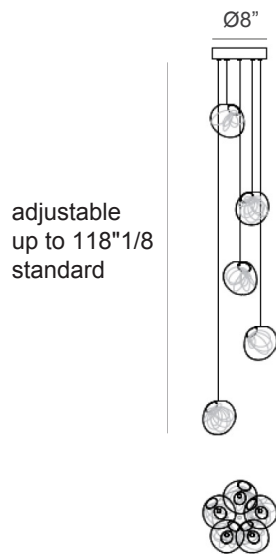

5 Pendants

adjustable
up to $118\frac{1}{8}$
standard