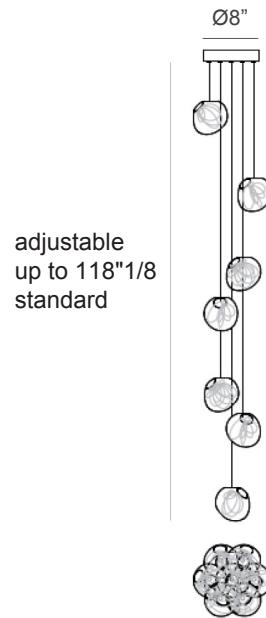

7 Pendants

adjustable
up to $118\frac{1}{8}$
standard

Standard Coaxial Cable Length:

- $118\frac{1}{8}$

Extra Coaxial Cable Lengths

(Standard Length + $118\frac{1}{8}$ Increments):

- $236\frac{1}{4}$
- $354\frac{3}{8}$
- $472\frac{3}{8}$
- $590\frac{1}{2}$
- $708\frac{5}{8}$
- $826\frac{3}{4}$
- $944\frac{7}{8}$
- 1063 "

Specifications

Mounting: Ceiling mounted.

Lamp: 1W LED 110V-120V - 100lm - 2500K / 2700K / 3000K

Dimmer: CASAMBI.

Coaxial Length: $118\frac{1}{8}$ standard - Adjustable length up to 1063" max.

Power Supply: Integral.