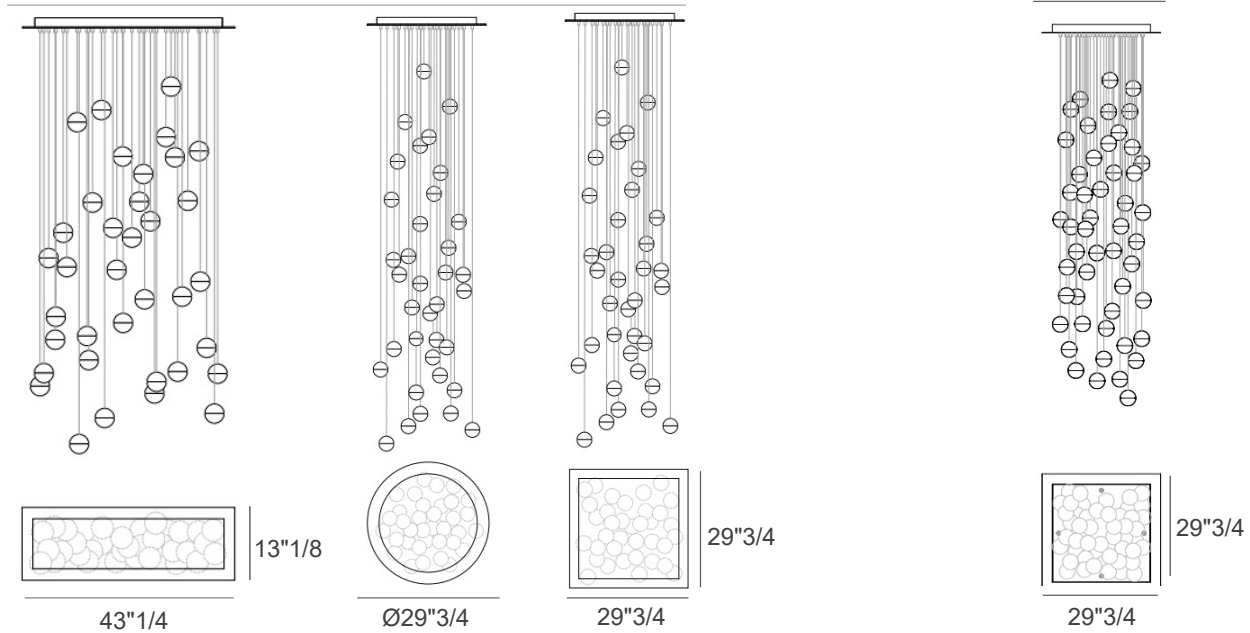

This refined lamp is composed of cast-glass pendants that attach to either a rectangular, round or square white-powder coated canopy using a fixed length connector.

Different configurations are available, with 36 or 50 pendants.

## Dimensions

**14.36)**

Rectangular: 43"1/4W x 13"1/8D  
 Round: Ø29"3/4  
 Square: 29"3/4W x 29"3/4D

**Canopies:**

**Rectangular**

**14.36)** 43"1/4W x 13"1/8D

**Round**

**14.36)** Ø29"3/4

**Square**

**14.36)** 29"3/4W x 29"3/4D

**14.50)** 29"3/4W x 29"3/4D

Pendant: ± Ø4"

± Ø4"

**14.50)**

square: 29"3/4W x 29"3/4D

**14.36)** Thirty-six pendants

## Length Measuring Guide