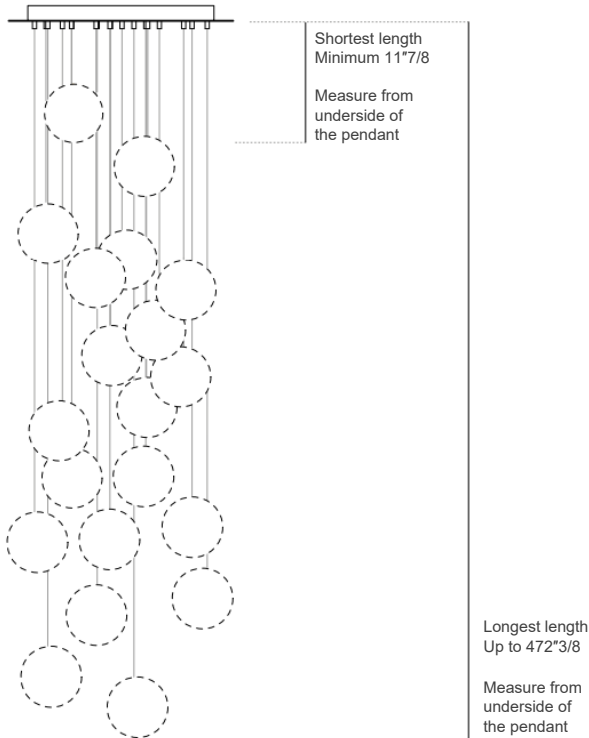

This refined lamp is composed of cast-glass pendants that attach to either a rectangular, round or square white-powder coated canopy using a fixed length connector.

Different configurations are available, with 36 or 50 pendants.

## Dimensions

**14.36)**

Rectangular: 43"1/4W x 13"1/8D  
 Round: Ø29"3/4  
 Square: 29"3/4W x 29"3/4D

**Canopies:**

**Rectangular**

**14.36)** 43"1/4W x 13"1/8D

**Round**

**14.36)** Ø29"3/4

**Square**

**14.36)** 29"3/4W x 29"3/4D

**14.50)** 29"3/4W x 29"3/4D

Pendant: ± Ø4"

± Ø4"

**14.50)**

square: 29"3/4W x 29"3/4D

**14.36)** Thirty-six pendants

## Length Measuring Guide