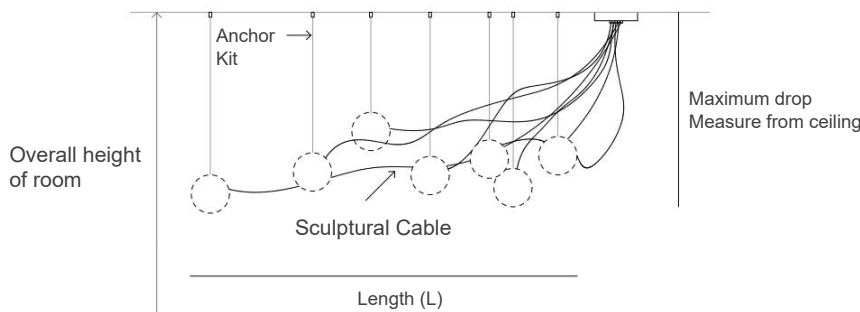

Sculptural Cable 28

Description

Suspension lamp designed to be horizontal, meaning that the pendants don't hang directly below, but instead trail off across a space, around a corner or simply deviate from their gravitational directive.

Pendant anchor kit included.

Semi Rigid 28

Dimensions

28.37) Ø23"5/8

28.61) Ø27"7/8

Pendant size: ± Ø6"1/2

Pendant

± Ø6"1/2

28.37

thirty-seven pendant fixture
Ø23"5/8 canopy

28.61

sixty-one pendant fixture
Ø27"7/8 canopy

Length Measuring Guide

Extra sculptural cable lengths

per 137"3/4 increment,
max. 826"3/4

Specifications

Mounting: Ceiling mounted.

Glass Color: Clear, colour pendant.

Lamp: 1W LED, 2700K, 100lm.

Sculptural Cable: 137"3/4 standard / up to 1102"3/8

Cable Finishes: Black or nickel

Canopy Finish: White.

Materials: Blown glass, braided metal coaxial cable, electrical components, steel canopy.