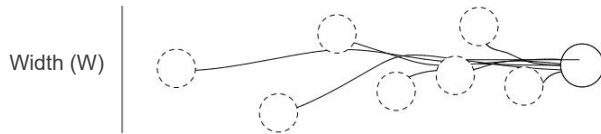

Sculptural Cable 28

Description

Suspension lamp designed to be horizontal, meaning that the pendants don't hang directly below, but instead trail off across a space, around a corner or simply deviate from their gravitational directive.

Pendant anchor kit included.

Semi Rigid 28

Dimensions

28.37) Ø23"5/8

28.61) Ø27"7/8

Pendant size: ± Ø6"1/2

Pendant

± Ø6"1/2

28.37

thirty-seven pendant fixture
Ø23"5/8 canopy

28.61

sixty-one pendant fixture
Ø27"7/8 canopy

Length Measuring Guide

Extra sculptural cable lengths

per 137"3/4 increment,
max. 826"3/4

Specifications

Mounting: Ceiling mounted.

Glass Color: Clear, colour pendant.

Lamp: 1W LED, 2700K, 100lm.

Sculptural Cable: 137"3/4 standard / up to 1102"3/8

Cable Finishes: Black or nickel

Canopy Finish: White.

Materials: Blown glass, braided metal coaxial cable, electrical components, steel canopy.