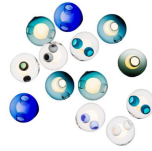

Sculptural Cable 28

Description

Suspension lamp designed to be horizontal, meaning that the pendants don't hang directly below, but instead trail off across a space, around a corner or simply deviate from their gravitational directive.

Mounting: Ceiling mounted.

Glass Color: Clear, colour pendant.

Lamp: 1W LED, 2700K, 100lm.

Sculptural Cable: 137"3/4 standard / up to 1102"3/8

Cable Finishes: Black or nickel

Canopy Finish: White.

Materials: Blown glass, braided metal coaxial cable, electrical components, steel canopy.

13B

Color	Pendant's Amount
• Blue 3	• 2
• Blue 2	• 2
• Blue 1	• 2
• Blue 1 Satellite	• 2
• Opaque Grey 1 Satellite	• 1
• Blue 4 Satellite	• 1
• Grey 5	• 1
• Opaque Blue 1 Satellite	• 1
• Opaque White 1 Satellite	• 1

13C

Color	Pendant's Amount
• Grey 4	• 2
• Grey 6	• 4
• Yellow 3	• 3
• Blue 2	• 2
• Opaque Grey 1	• 1
• Opaque White 1	• 1

28.19 Compositions

19A

Color	Pendant's Amount
• Yellow 3	• 4
• Grey 2 Satellite	• 4
• Grey 6	• 6
• Orange 1	• 2
• Opaque Pink 2	• 2
• Yellow 2	• 1