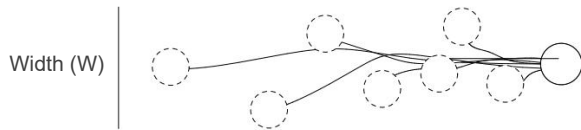

Sculptural Cable 28

Description

Suspension lamp designed to be horizontal, meaning that the pendants don't hang directly below, but instead trail off across a space, around a corner or simply deviate from their gravitational directive.

Pendant anchor kit included.

Semi Rigid 28

Dimensions

28.13) Ø15"3/4

28.19) Ø19"3/4

Pendant size: ± Ø6"1/2

Extra sculptural cable lengths

- per 137"3/4 increment,
max.964"5/8.

28.13

thirteen pendant fixture
Ø15"3/4 canopy

28.19

nineteen pendant fixture
Ø19"3/4 canopy

Length Measuring Guide

Pendant

± Ø6"1/2

Specifications

Mounting: Ceiling mounted.

Glass Color: Clear, colour pendant.

Lamp: 1W LED, 2700K, 100lm.

Sculptural Cable: 137"3/4 standard / up to 1102"3/8

Cable Finishes: Black or nickel

Canopy Finish: White.

Materials: Blown glass, braided metal coaxial cable, electrical components, steel canopy.