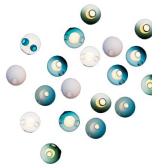

Sculptural Cable 28

Description

Suspension lamp designed to be horizontal, meaning that the pendants don't hang directly below, but instead trail off across a space, around a corner or simply deviate from their gravitational directive.

13B

Color	Pendant's Amount
• Blue 3	• 2
• Blue 2	• 2
• Blue 1	• 2
• Blue 1 Satellite	• 2
• Opaque Grey 1 Satellite	• 1
• Blue 4 Satellite	• 1
• Grey 5	• 1
• Opaque Blue 1 Satellite	• 1
• Opaque White 1 Satellite	• 1

13C

Color	Pendant's Amount
• Grey 4	• 2
• Grey 6	• 4
• Yellow 3	• 3
• Blue 2	• 2
• Opaque Grey 1	• 1
• Opaque White 1	• 1

28.19 Compositions

19A

Color	Pendant's Amount
• Yellow 3	• 4
• Grey 2 Satellite	• 4
• Grey 6	• 6
• Orange 1	• 2
• Opaque Pink 2	• 2
• Yellow 2	• 1

19B

Color	Pendant's Amount
• Grey 5	• 3
• Blue 1	• 2
• Opaque Blue 1	• 3
• Blue 1 Satellite	• 1
• Blue 2	• 3
• Clear	• 2
• Opaque Blue 4	• 3
• Blue 4	• 2

19C

Color	Pendant's Amount
• Opaque Pink 1	• 5
• Pink 2	• 5
• Grey 6	• 2
• Pink 2 Satellite	• 2
• Grey 2 Satellite	• 2
• Opaque White 2	• 2
• Purple 1 Satellite	• 1