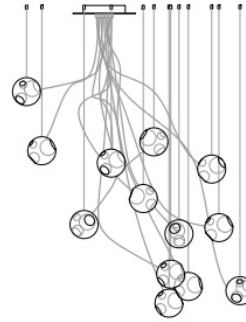

Sculptural Cable 28

Description

Suspension lamp designed to be horizontal, meaning that the pendants don't hang directly below, but instead trail off across a space, around a corner or simply deviate from their gravitational directive.

The 28 semi-rigid is a flexible suspension system enables pendants to be nestled in close-knit groups or loosely composed in a wider field, allowing each piece to be perceived individually.

Each pendant comes standard with a coaxial cable, adjustable up to 472"3/8.

Pendant anchor kit included.

Semi Rigid 28

Dimensions

28.13) Ø15"3/4

28.19) Ø19"3/4

Pendant size: ± Ø6"1/2

Extra sculptural cable lengths

- per 137"3/4 increment,
max.964"5/8.

28.13

thirteen pendant fixture
Ø15"3/4 canopy

28.19

nineteen pendant fixture
Ø19"3/4 canopy

Length Measuring Guide

Pendant

± Ø6"1/2

Specifications