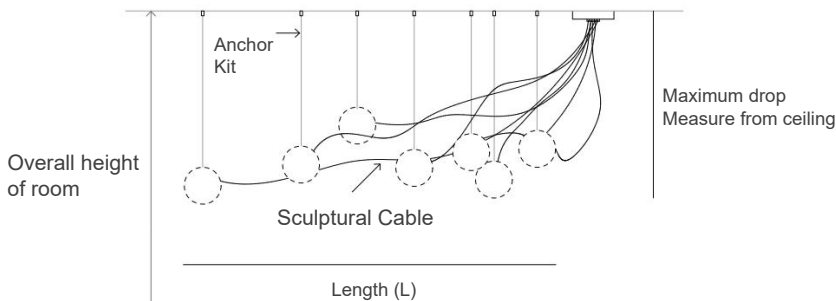

Sculptural Cable 28

Description

Suspension lamp designed to be horizontal, meaning that the pendants don't hang directly below, but instead trail off across a space, around a corner or simply deviate from their gravitational directive.

Pendant anchor kit included.

Semi Rigid 28

Dimensions

28.13) Ø15"3/4

28.19) Ø19"3/4

Pendant size: ± Ø6"1/2

Extra sculptural cable lengths

- per 137"3/4 increment,
max.964"5/8.

28.13

thirteen pendant fixture
Ø15"3/4 canopy

28.19

nineteen pendant fixture
Ø19"3/4 canopy

Length Measuring Guide

Pendant

± Ø6"1/2

Specifications

Mounting: Ceiling mounted.

Glass Color: Clear, colour pendant.

Lamp: 1W LED, 2700K, 100lm.

Sculptural Cable: 137"3/4 standard / up to 1102"3/8

Cable Finishes: Black or nickel

Canopy Finish: White.

Materials: Blown glass, braided metal coaxial cable, electrical components, steel canopy.