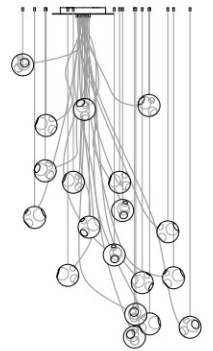

Sculptural Cable 28

Description

Suspension lamp designed to be horizontal, meaning that the pendants don't hang directly below, but instead trail off across a space, around a corner or simply deviate from their gravitational directive.

The 28 semi-rigid is a flexible suspension system enables pendants to be nestled in close-knit groups or loosely composed in a wider field, allowing each piece to be perceived individually.

Each pendant comes standard with a coaxial cable, adjustable up to 472"3/8.

Pendant anchor kit included.

Semi Rigid 28

Dimensions

28.13) Ø15"3/4

28.19) Ø19"3/4

Pendant size: ± Ø6"1/2

Extra sculptural cable lengths

- per 137"3/4 increment,
max.964"5/8.

28.13

thirteen pendant fixture
Ø15"3/4 canopy

28.19

nineteen pendant fixture
Ø19"3/4 canopy

Length Measuring Guide

Pendant

± Ø6"1/2

Specifications